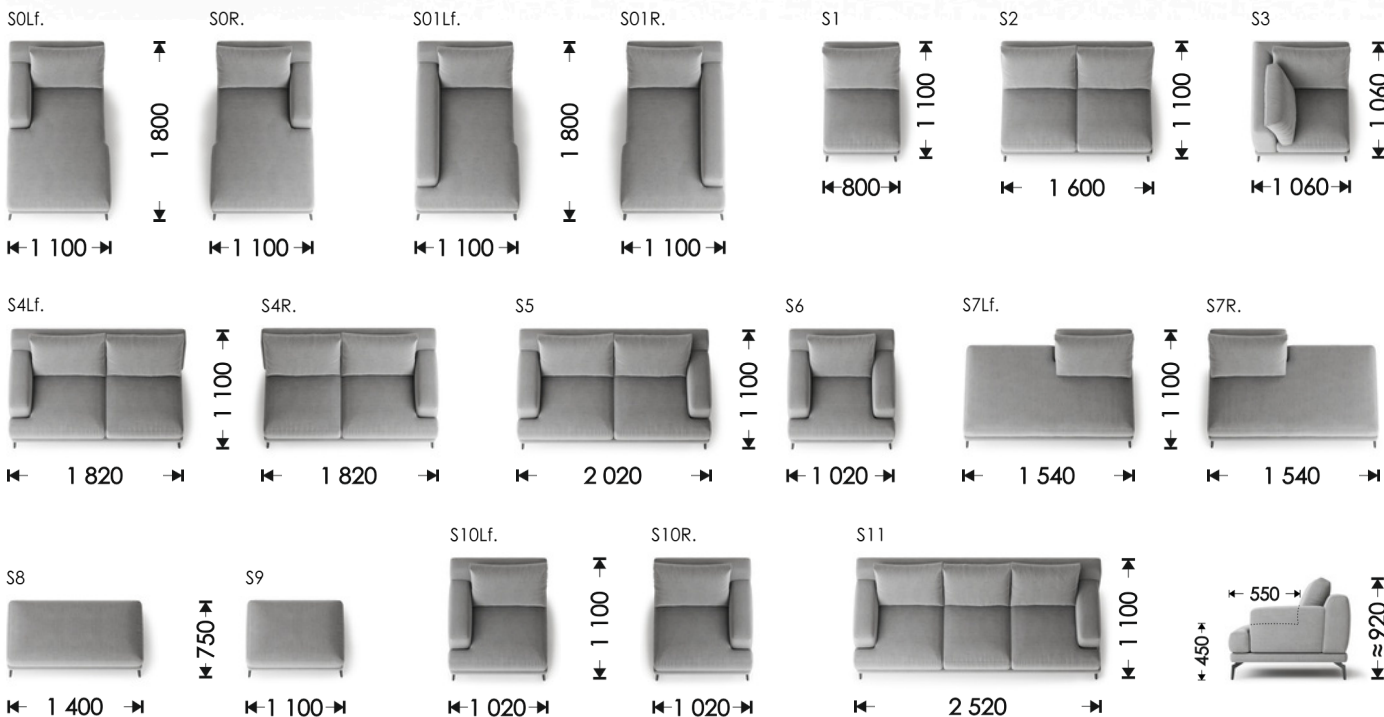

UNFOLDING:
Tokio Corner:
Lift Up Mechanism (2,1x1,53)
Tokio:
Lift Up Mechanism (1,95x1,53)

SYDNEY

modular sofa

HOSET

SOLf+S2+S3+S7R

NF - not folding

SYDNEY

modular sofa