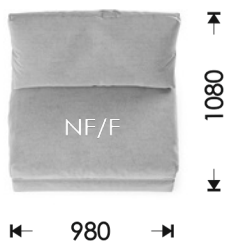

- V3F: Adaptable (0,6x2,0)
- V4F: Adaptable (1x2,0)
- V5F: Adaptable (1,2x2,0)
- V6F: Adaptable (1,4x2,0)
- V7F: Adaptable (1,6x2,0)

DALLAS

modular sofa

HOSET

DL8+DL4Lf+DL2+DL9

DL1

DL2

DL3