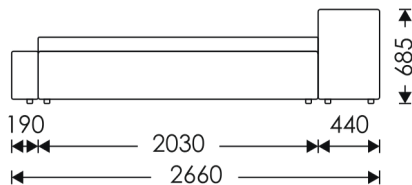

MOA

bed

HOSET

1,6x2,0

1,8x2,0

MoA - R.