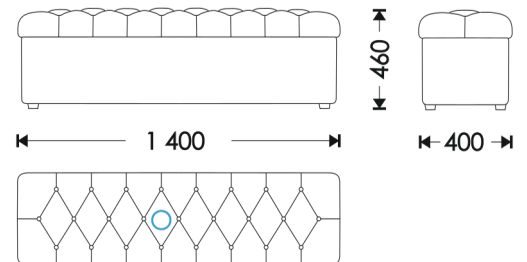

Elmo

NOLA

fabric bench

Nola

O - opening

CANNES

nightstand

HOSET