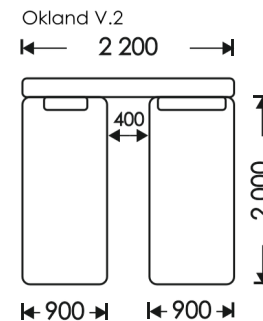

sofa

HOSET

UNFOLDING:

Okland V.1: Rotary Seat Mechanism (2,0x1,8)

Okland V.2: Rotary Seat Mechanism (2,0x0,9x2)

OXFORD

sofa, armchair

HOSET