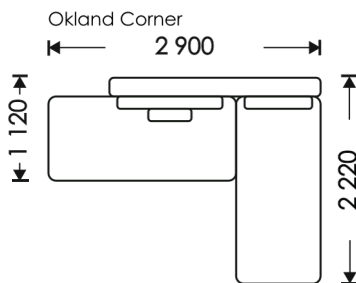

sofa

HOSET

UNFOLDING:

Okland V.1: Rotary Seat Mechanism (2,0x1,8)

Okland V.2: Rotary Seat Mechanism (2,0x0,9x2)

OXFORD

sofa, armchair

HOSET