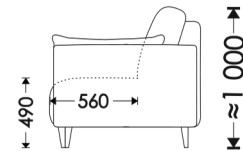

OT12+OT2

PRESTON

sofa, armchair

HOSET

NF - not folding
F - folding

UNFOLDING:

Preston Corner:
Lift Up Mechanism (2,4x1,55)

Preston:
Lift Up Mechanism(1,9x1,55)