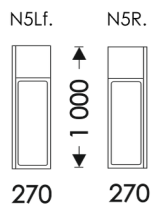

NELSON

modular sofa

HOSET

N5Lf+N2+NOR

N5Lf+N3+N5R

O - opening
NF - not folding
F - folding

UNFOLDING:

N0+N2F: Dolphin (2,13x1,33)