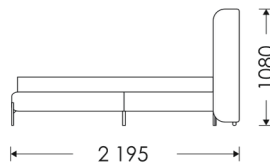

2 195

no lightning mechanism