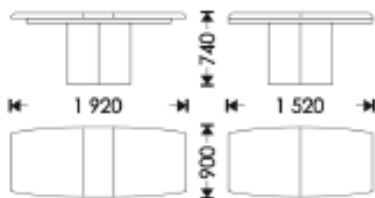

Ivory

White

Grey

Black

PRIME

table

HOSET

Prime -152