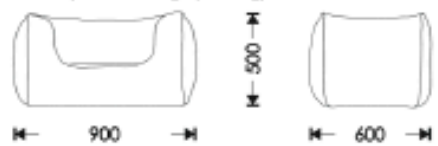

Pico XL (for medium dogs up to 20 kg)