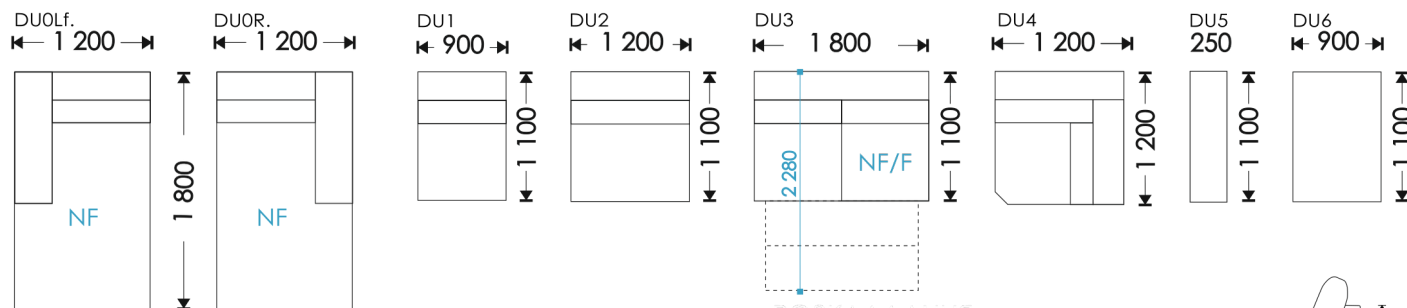

O - opening
NF - not folding
F - folding

UNFOLDING:
Du3F: French Clamshell (1,9x1,4)