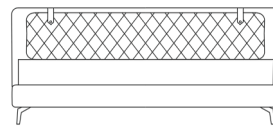

WALES

bed

HOSET

1,6x2,0

1,8x2,0

1710

1910

no lightning mechanism