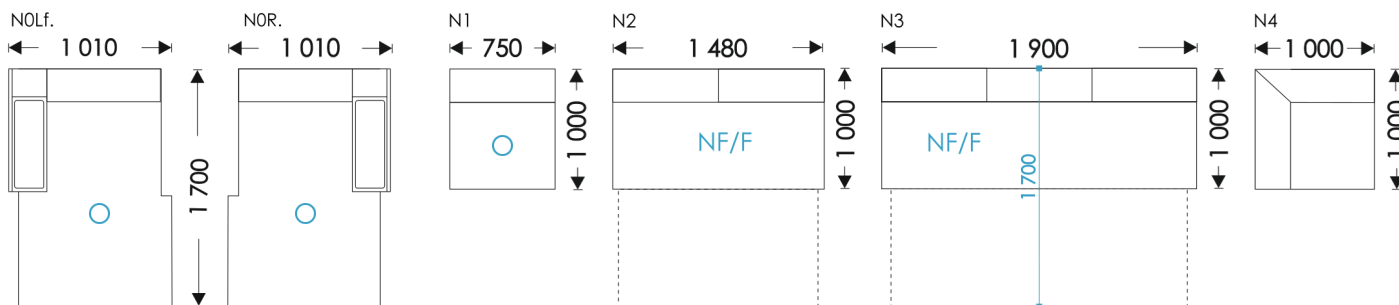

NELSON

modular sofa

HOSET

N5Lf+N2+NOR

N5Lf+N3+N5R

O - opening
NF - not folding
F - folding

UNFOLDING:

N0+N2F: Dolphin (2,13x1,33)