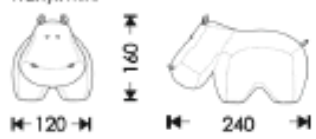

HOSET

Pico (for dogs and cats 4-6kg)

Pico XL (for medium dogs up to 20 kg)

FRANYK

toy

Franyk Mini

franyk

Transformable mechanism