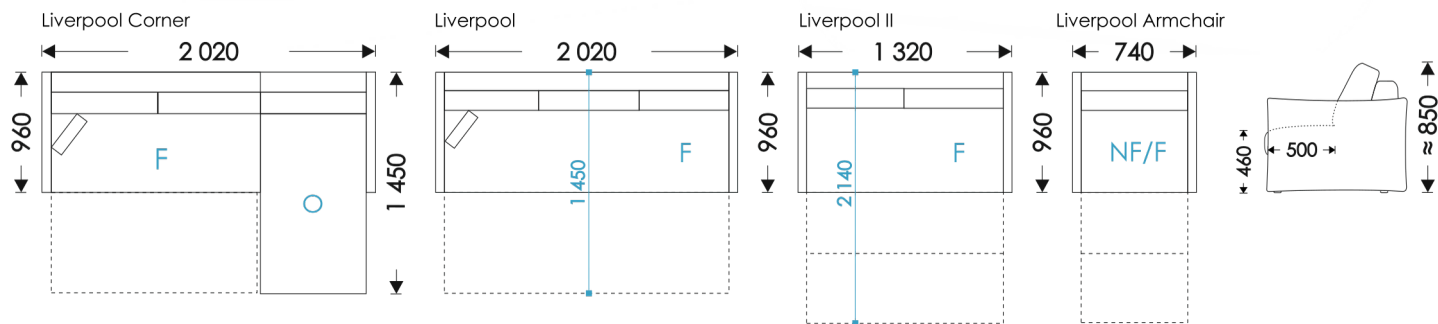

Grey

Black

LIVERPOOL

sofa, armchair

HOSET

O - opening
NF - not folding
F - folding

UNFOLDING:

Liverpool Corner: Lift Up Mechanism (1,9x1,4)
Liverpool: Lift Up Mechanism(1,9x1,4)