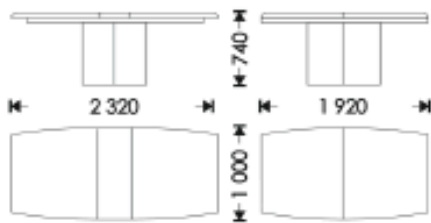

PRIME

table

HOSET

Prime -192

*Two chairs not included

TIN-109

TIN-118

TIN-120

Tree

Ivory

White

Grey

Black