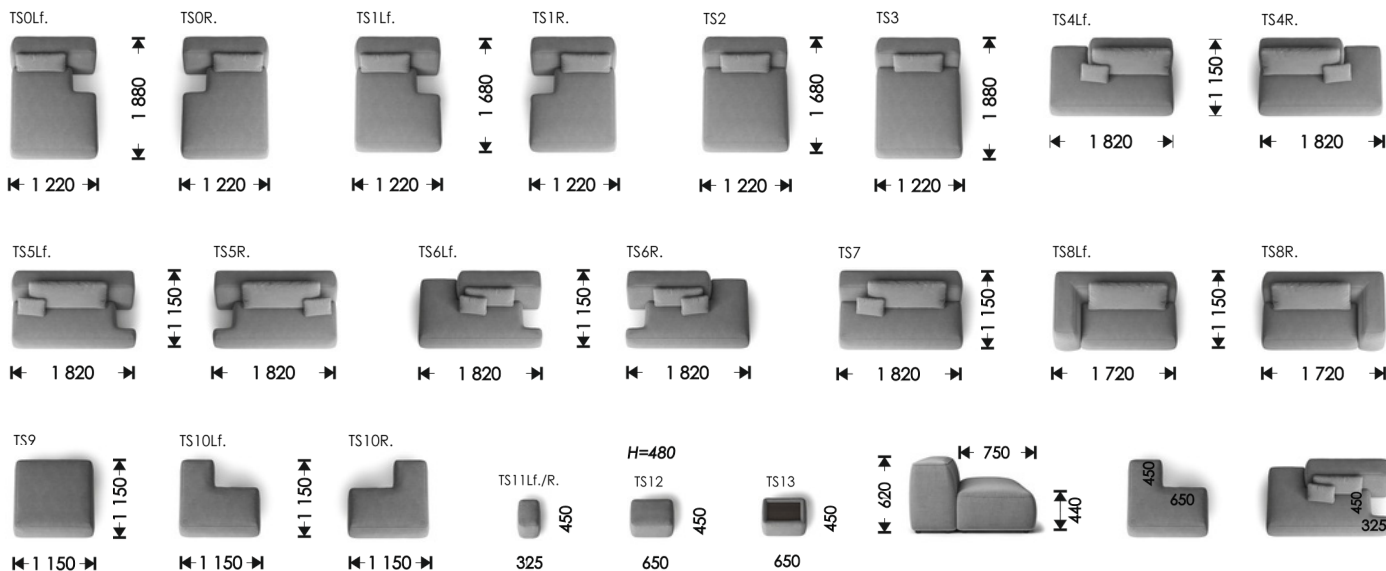

S4Lf+S3+S1+S9

S4Lf+S9+S0R

THASOS

modular sofa

HOSET

TS5Lf+TS13+TS1R

NF - not folding

Oak
Brown