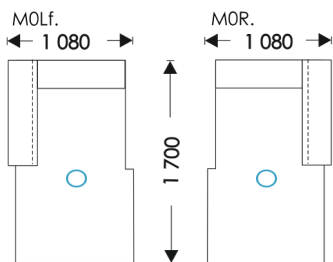

O - opening
NF - not folding
F - folding