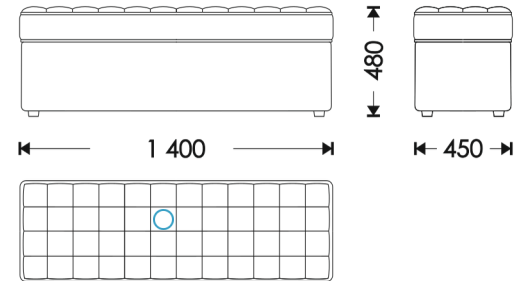

ELMO

fabric bench

HOSET

Elmo

NOLA

fabric bench

O - opening