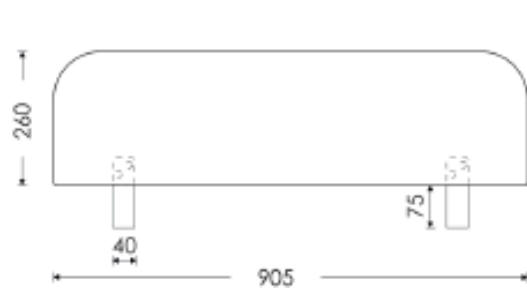

Grey

Black

DINO

bed barrier

HOSET

Dino

PICO/XL

bed for animals