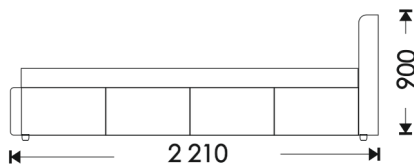

White

Grey

Black

NAPLES

bed

HOSET

1,6x2,0

1,8x2,0