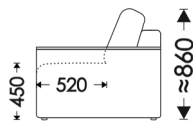

sofa

HOSET

Warsaw

F - folding

UNFOLDING:
Warsaw: Eurobook (2,0x1,59)

VERONA

sofa, armchair

HOSET