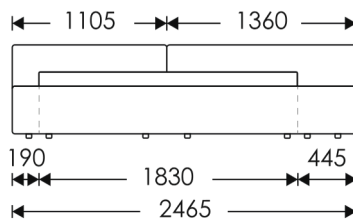

2170

no lightning mechanism

MOA

bed

HOSET

MoA - R.

1,6x2,0

1,8x2,0