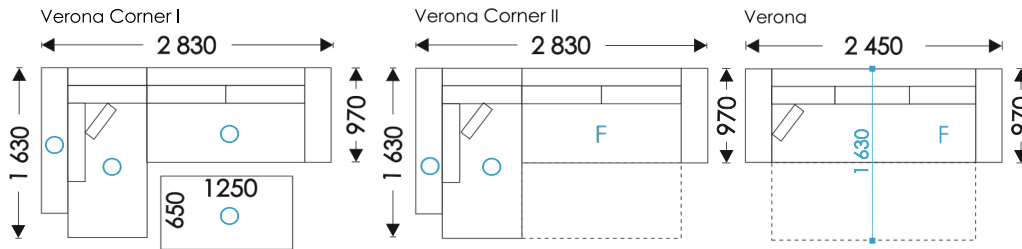

O - opening
NF - not folding
F - folding

UNFOLDING:

Verona Corner I:
Adding pouf (2,0x1,4)

Verona Corner II:
Dolphin (2,3x1,4)

Verona: Dolphin (1,9x1,4)

Verona II: Seat up
(2,0x1,2)

Verona Armchair F:
Seat up (2,0x0,6)