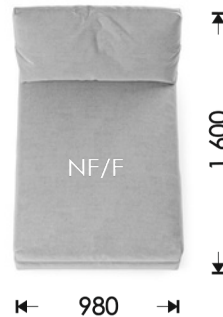

DALLAS

modular sofa

HOSET

DL8+DL4Lf+DL2+DL9

DL1

DL2

DL3

DL4 Lf./R.

DL5

DL6

DL7

DL8

DL9

NF- not folding
F - folding

UNFOLDING:

DI1F: Eurobook (0,70x1,56)

DI2F: Eurobook (0,98x1,56)

DI4F: Eurobook (0,98x2,08)