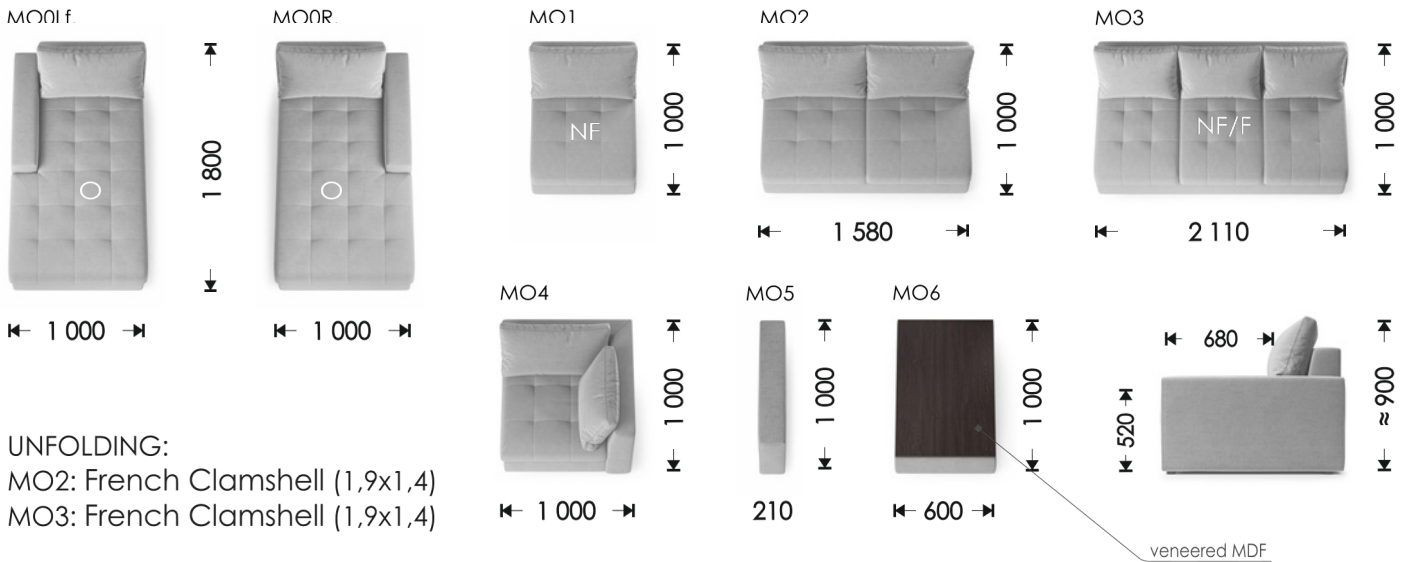

UNFOLDING:
Nolan: Puma (2,03x1,49)
Nolan Corner: Puma (2,10x1,49)

MONACO

modular sofa

HOSET

MO0Lf+MO2+MO6+MO4+MO1+MO5

O - opening
 NF - not folding
 F - folding

MONACO

modular sofa