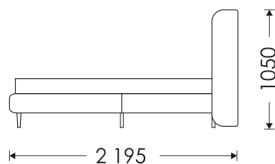

BRIE Classic

bed

HOSET

Brie Classic

1,6x2,0

1,8x2,0

1 925

2 125