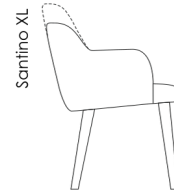

Santino XL

775

570