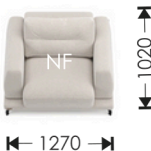

DENVER

modular sofa

HOSET

UNFOLDING:

DN1F: Lift Up Mechanizm (1,36x1,93)

DN2F: Lift Up Mechanizm (0,98x1,35)

DN3F: Lift Up Mechanizm (0,98x1,35)

DN6F: Lift Up Mechanizm (1,36x1,62)

DN7F: Lift Up Mechanizm (1,36x1,93)

DN9F: Lift Up Mechanizm (1,36x1,93)

F - folding
NF - not folding