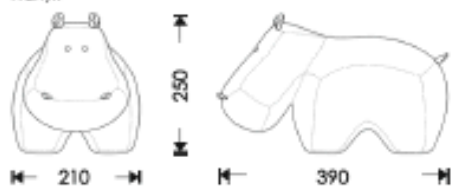

HOSET

Pico (for dogs and cats 4-6kg)

Pico XL (for medium dogs up to 20 kg)

FRANYK

toy

Franyk Mini

franyk

Transformable mechanism