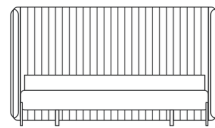

BRIE Slim

bed

HOSET

1,6x2,0

1,8x2,0

1 925

2 125

2 195

no lightning mechanism