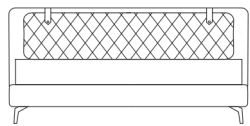

WALES

bed

HOSET

1,6x2,0

1,8x2,0

1710

1910

no lightning mechanism