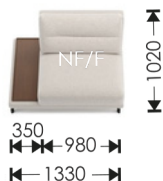

DN2 Lf./R.

DN8