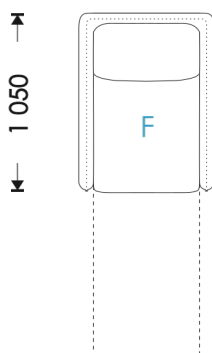

Santi Armchair

← 810 →