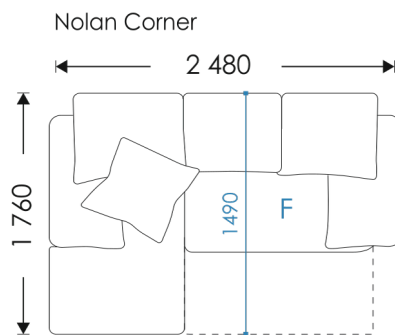

N0+N3F: Dolphin (2,61x1,33)

N1+N4+N2F: Dolphin (2,05x1,33)

N1+N4+N3F: Dolphin (2,53x1,33)

N3F: Dolphin (1,9x1,33)

NOLAN

modular sofa

HOSET

F - folding