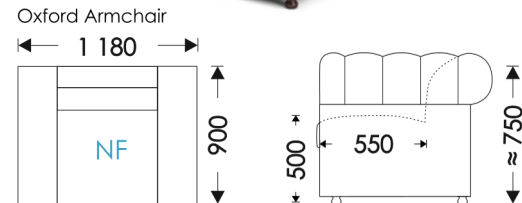

sofa

HOSET

UNFOLDING:

Okland V.1: Rotary Seat Mechanism (2,0x1,8)

Okland V.2: Rotary Seat Mechanism (2,0x0,9x2)

OXFORD

sofa, armchair

HOSET