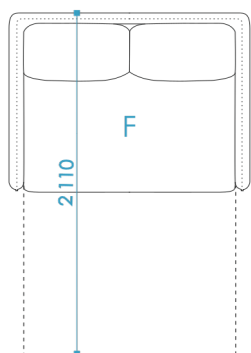

UNFOLDING:

Santi:

Pull Out Mechanism (1,93x1,28)

Santi Armchair:

Pull Out Mechanism (1,93x0,65)

Santi

← 1 440 →