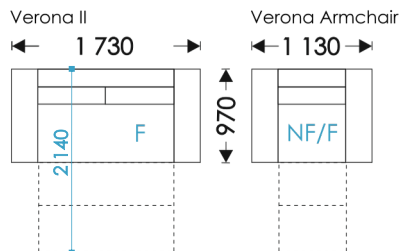

sofa

HOSET

Warsaw

F - folding

UNFOLDING:
Warsaw: Eurobook (2,0x1,59)

VERONA

sofa, armchair

HOSET