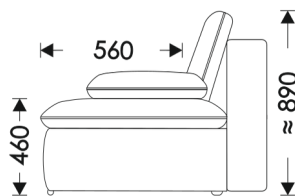

sofa

HOSET

Warsaw

F - folding

UNFOLDING:
Warsaw: Eurobook (2,0x1,59)

VERONA

sofa, armchair

HOSET