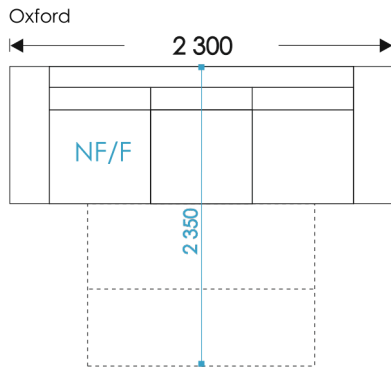

sofa

HOSET

UNFOLDING:

Okland V.1: Rotary Seat Mechanism (2,0x1,8)

Okland V.2: Rotary Seat Mechanism (2,0x0,9x2)

OXFORD

sofa, armchair

HOSET