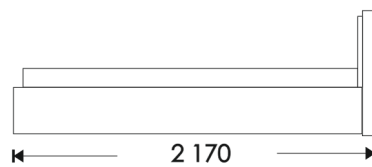

BAKU

bed

HOSET

1,6x2,0

1,8x2,0