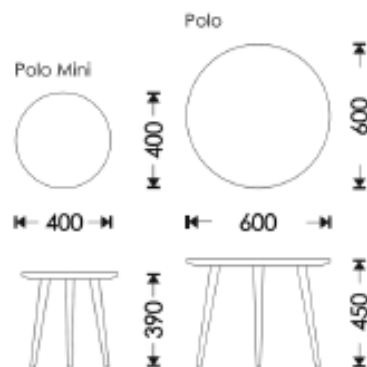

POLO

coffee table

RIO

coffee table

TIN-109

TIN-118

TIN-120

Tree

Ivory

White

Grey

Black