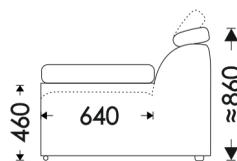

NELSON

modular sofa

HOSET

N5Lf+N2+NOR

N5Lf+N3+N5R

O - opening
NF - not folding
F - folding

UNFOLDING:

N0+N2F: Dolphin (2,13x1,33)