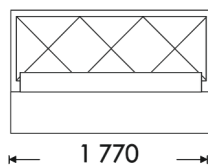

BAKU

bed

HOSET

1,6x2,0

1,8x2,0