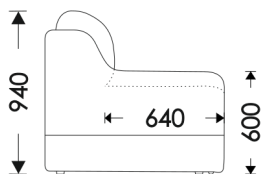

SANTI

sofa, armchair

HOSET