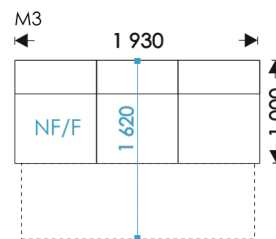

O - opening
NF - not folding
F - folding