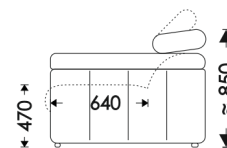

O - opening
NF - not folding
F - folding