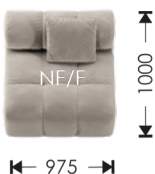

HOSET

DK8+DK6+DK2+DK5+DK7 R.

DK0 Lf./R.

DK1

DK2

DK3

DK4 Lf./R.

DK5

DK6

DK7 Lf./R.

DK8

DK9 Lf./R.

DK10

*DK AR1

UNFOLDING:

- DK0F: Lift Up Mechanizm (2,20x1,00)
- DK1F: Lift Up Mechanizm (1,45x1,00)
- DK2F: Lift Up Mechanizm (1,45x1,60)
- DK3F: Lift Up Mechanizm (1,45x1,90)
- DK10F: Lift Up Mechanizm (1,45x1,90)