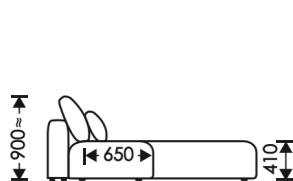

sofa

HOSET

UNFOLDING:

Okland V.1: Rotary Seat Mechanism (2,0x1,8)

Okland V.2: Rotary Seat Mechanism (2,0x0,9x2)

OXFORD

sofa, armchair

HOSET