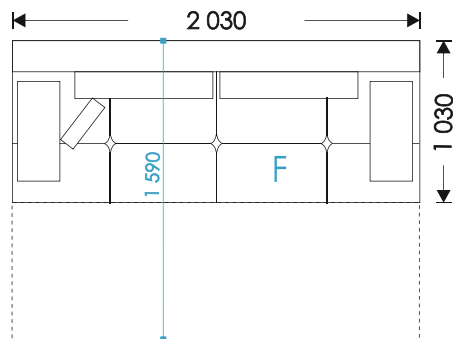

WARSAW

sofa

HOSET

Warsaw

F - folding

UNFOLDING:
Warsaw: Eurobook (2,0x1,59)