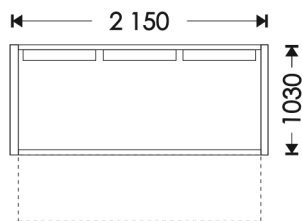

BONN

bed

HOSET

Bonn 0,9

Bonn 1,2

Sleeping berth:
Bonn: 2,0x0,9 Bonn: 2,0x1,2
With storage compartments