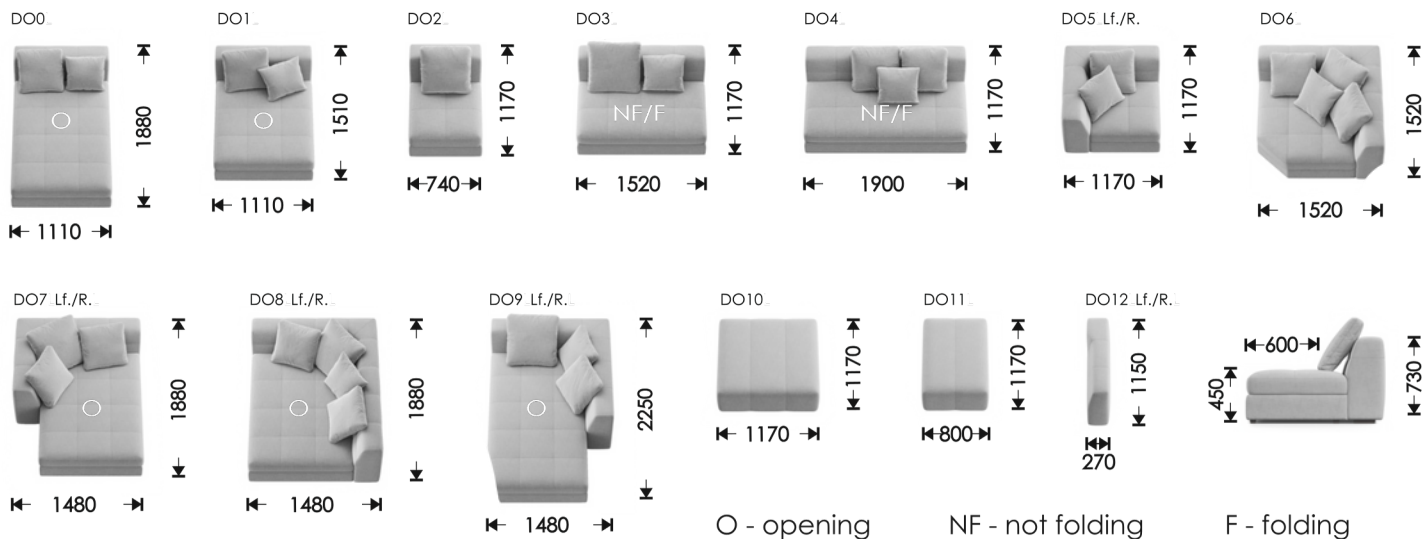

DORTMUND

modular sofa

HOSET

UNFOLDING:

DO3F: Eurobook (1,54x1,52)

DO4F: Eurobook (1,54x1,90)