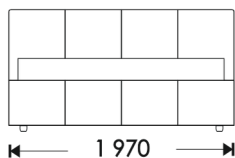

White

Grey

Black

NAPLES

bed

HOSET

1,6x2,0

1,8x2,0