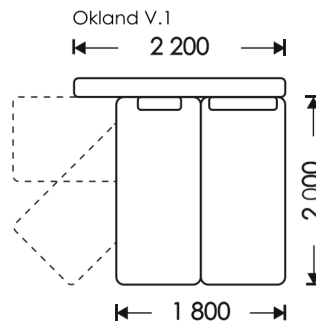

sofa

HOSET

UNFOLDING:

Okland V.1: Rotary Seat Mechanism (2,0x1,8)

Okland V.2: Rotary Seat Mechanism (2,0x0,9x2)

OXFORD

sofa, armchair

HOSET