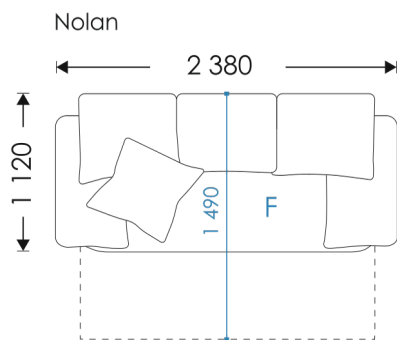

N0+N3F: Dolphin (2,61x1,33)

N1+N4+N2F: Dolphin (2,05x1,33)

N1+N4+N3F: Dolphin (2,53x1,33)

N3F: Dolphin (1,9x1,33)

NOLAN

modular sofa

HOSET

F - folding