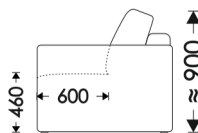

LISBON

sofa, armchair

HOSET

NF - not folding
F - folding

UNFOLDING:

Lisbon: Eurobook (1,9x1,5)

Lisbon II: Seat Up (2,0x1,2)

Lisbon Armchair F : Seat Up (2,0x0,6)