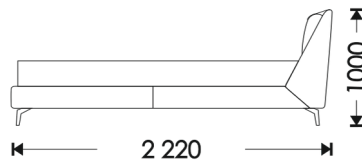

no lightning mechanism