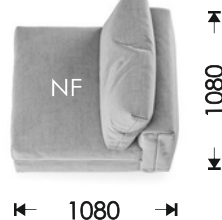

DALLAS

modular sofa

HOSET

DL8+DL4Lf+DL2+DL9

DL1

DL2

DL3

DL4 Lf./R.

DL5

DL6

DL7

DL8

DL9

NF- not folding
F - folding

UNFOLDING:

DI1F: Eurobook (0,70x1,56)

DI2F: Eurobook (0,98x1,56)

DI4F: Eurobook (0,98x2,08)