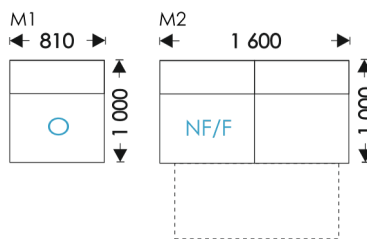

Lisbon Armchair F : Seat Up (2,0x0,6)

MARCOS

sofa

HOSET

UNFOLDING:
Marcos: Rotary Seat mechanism(1,9x1,5)

MARTIN

modular sofa

HOSET

M6Lf+M2+M4+M5R

M6Lf+M2+M4+M5R

M6Lf+M3+M6R

O - opening
NF - not folding
F - folding

UNFOLDING:

M1+M4+M2F: Dolphin (2,17x1,33)

M1+M4+M3F: Dolphin (2,52x1,33)

M3F: Dolphin (1,9x1,33)