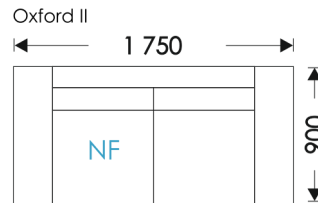

sofa

HOSET

UNFOLDING:

Okland V.1: Rotary Seat Mechanism (2,0x1,8)

Okland V.2: Rotary Seat Mechanism (2,0x0,9x2)

OXFORD

sofa, armchair

HOSET