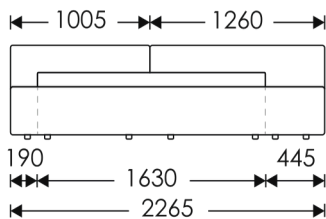

2170

no lightning mechanism

MOA

bed

HOSET

MoA - R.

1,6x2,0

1,8x2,0