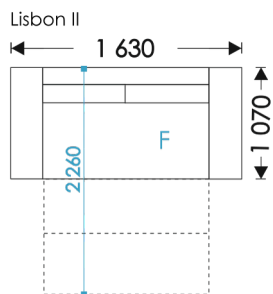

LISBON

sofa, armchair

HOSET

NF - not folding
F - folding

UNFOLDING:

Lisbon: Eurobook (1,9x1,5)

Lisbon II: Seat Up (2,0x1,2)

Lisbon Armchair F : Seat Up (2,0x0,6)