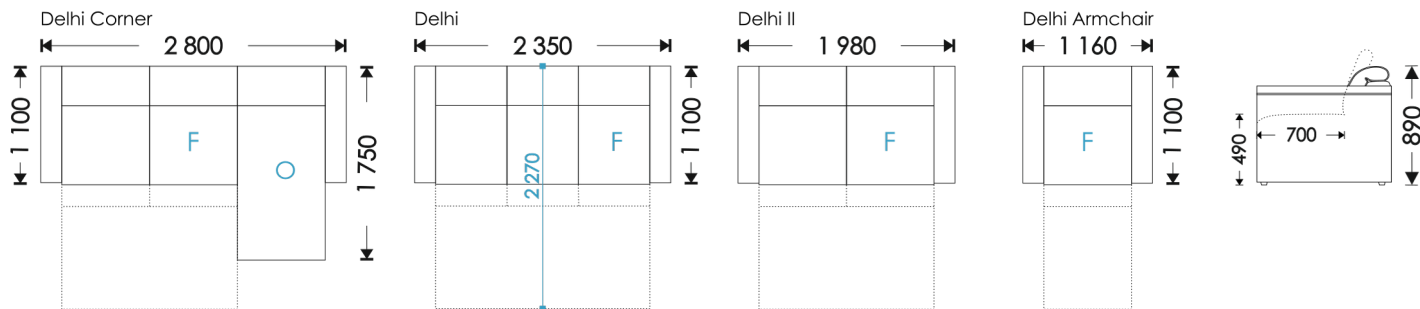

DELHI

sofa, armchair

HOSET

UNFOLDING:

O - opening
F - folding

Delhi Corner: Pull Out (1,9x1,6)
Delhi: Pull Out (1,9x1,97)

Delhi II: Pull Out (1,9x1,6)
Delhi Armchair F: Pull Out (1,9x0,8)