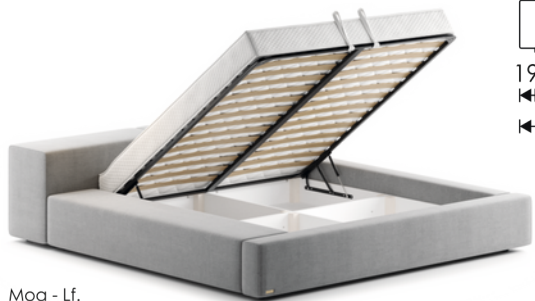

2170

no lightning mechanism

MOA

bed

HOSET

MoA - R.

1,6x2,0

1,8x2,0