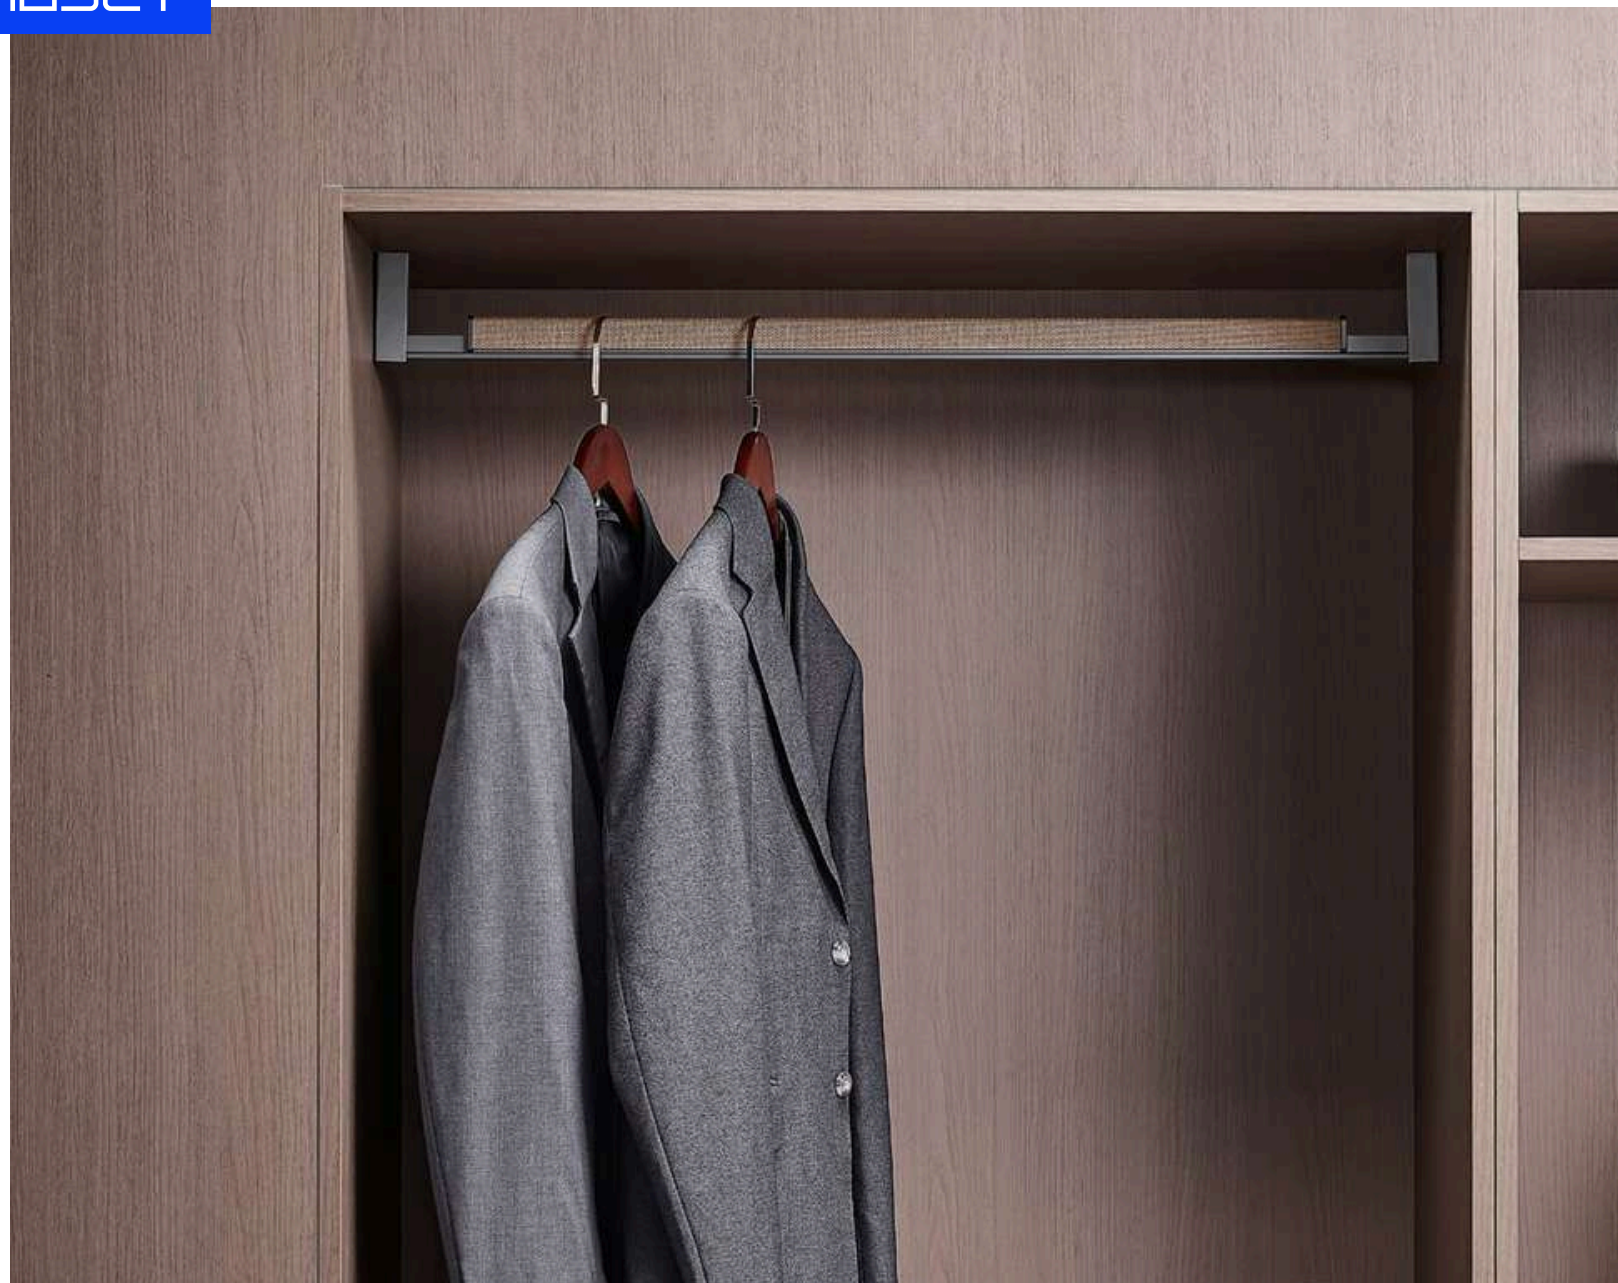

# Delicacy

Classic colors to add a neat and stylish wardrobe, how to look good.

CLOTHES RAIL

ITEM	SPECIFICATION (MM)	CABINET WIDTH (MM)
WD-YT01-600	L=564	600
WD-YT01-700	L=664	700
WD-YT01-800	L=764	800
WD-YT01-900	L=864	900