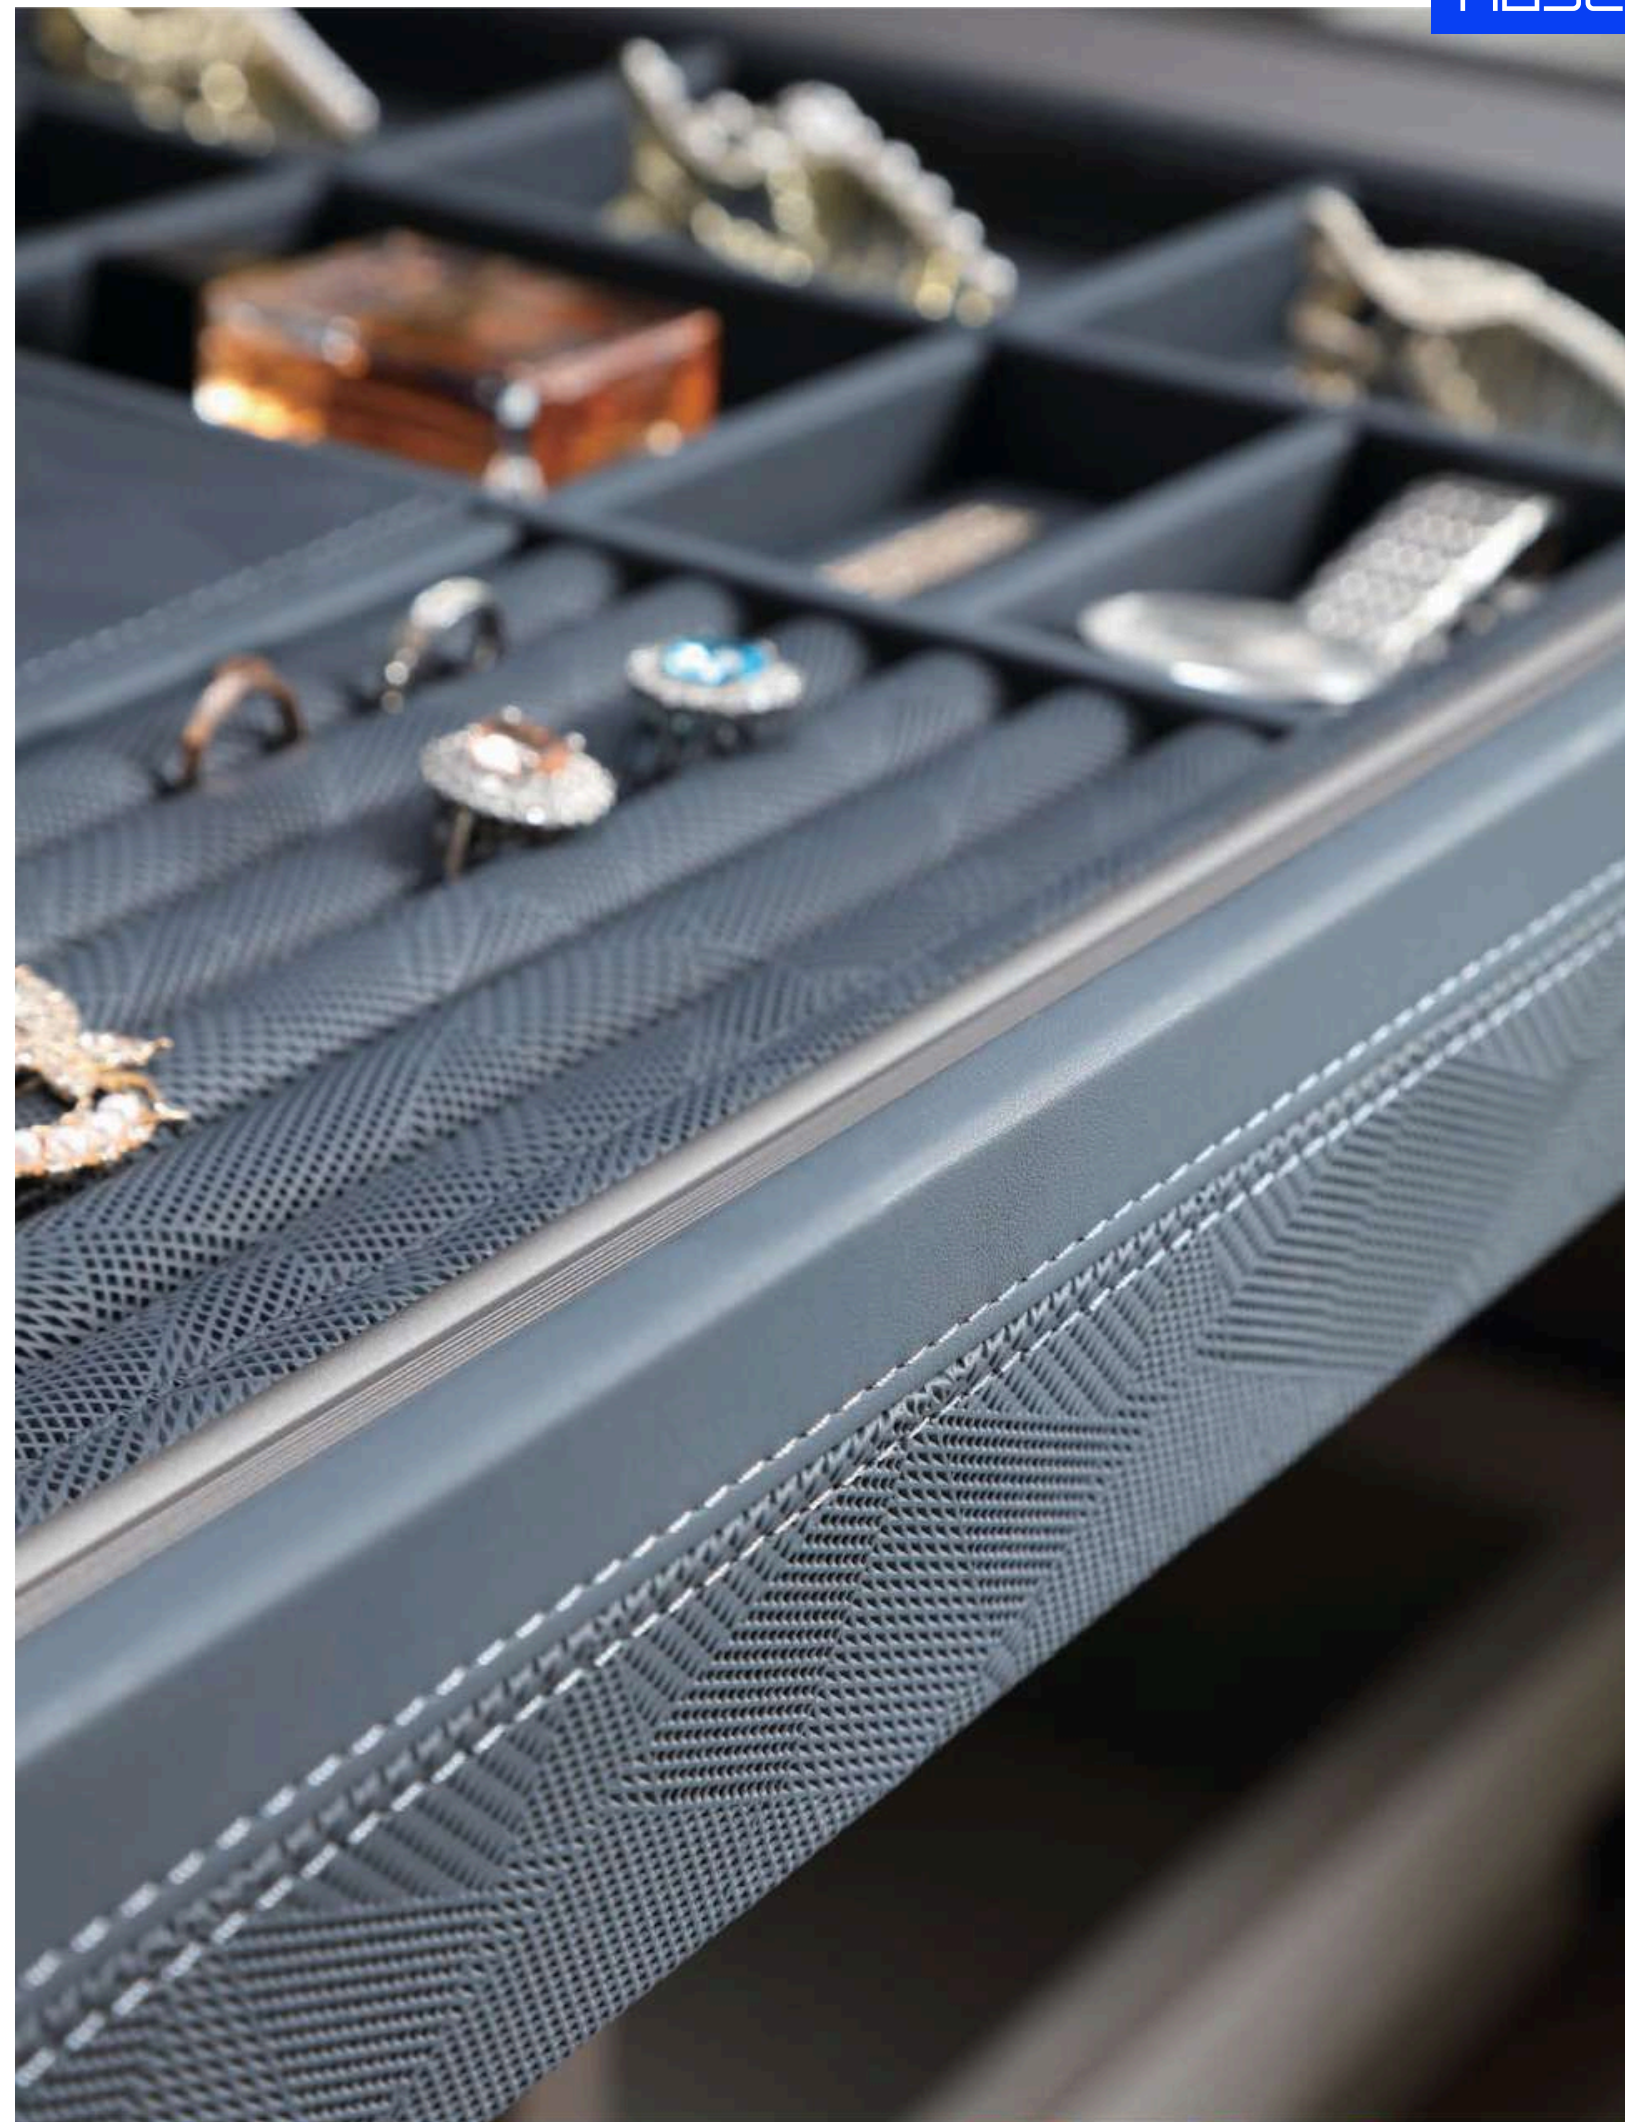

ITEM	SPECIFICATION (MM)	CABINET WIDTH (MM)
WD-YWL-HSJ-1	D461×W564×H212	600
WD-YWL-HSJ-2	D461×W664×H212	700
WD-YWL-HSJ-3	D461×W764×H212	800
WD-YWL-HSJ-4	D461×W864×H212	900