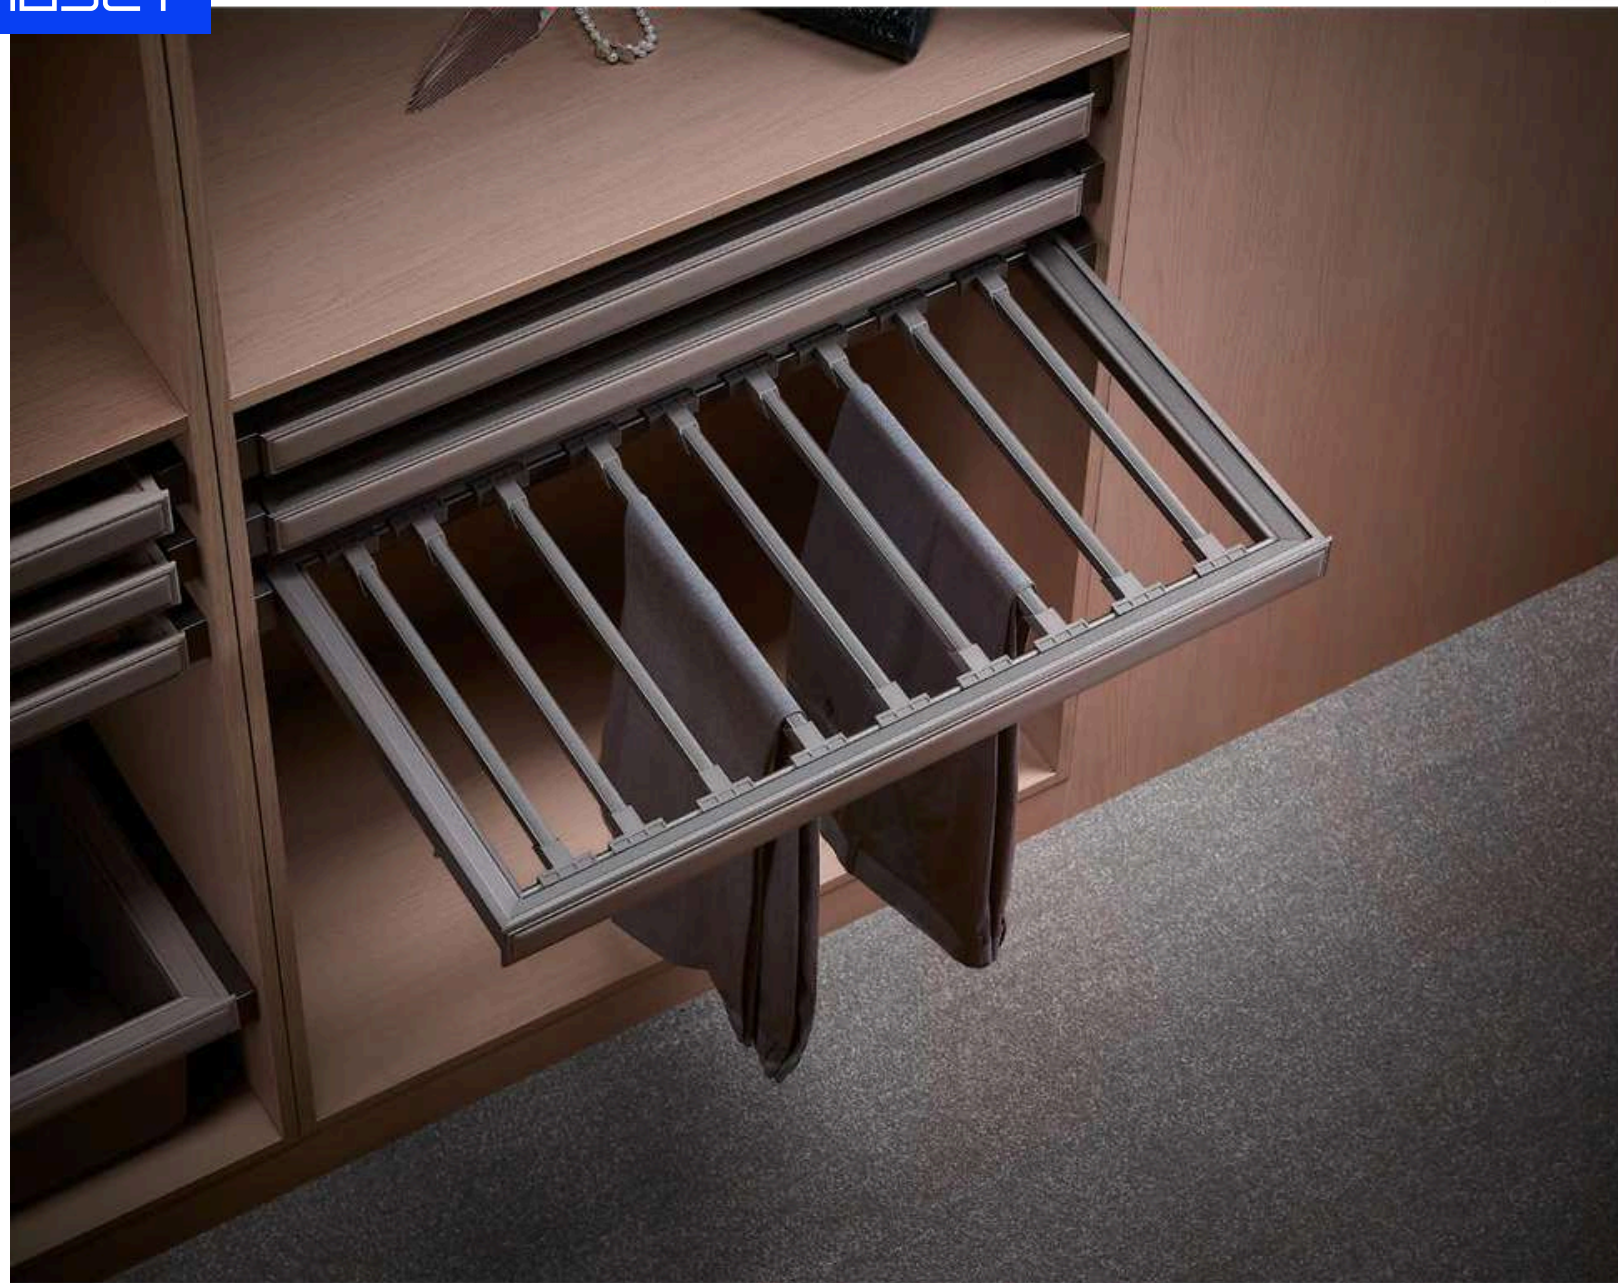

PULL-OUT CLOTHES BASKET

ITEM	SPECIFICATION (MM)	CABINET WIDTH (MM)
WD-E06-600	D475×W564×H212	600
WD-E06-700	D475×W664×H212	700
WD-E06-800	D475×W764×H212	800
WD-E06-900	D475×W864×H212	900

PULL-OUT TROUSERS HANGER

ITEM	SPECIFICATION (MM)	CABINET WIDTH (MM)
WD-D06-600	D475×W564×H67	600
WD-D06-700	D475×W664×H67	700
WD-D06-800	D475×W764×H67	800
WD-D06-900	D475×W864×H67	900