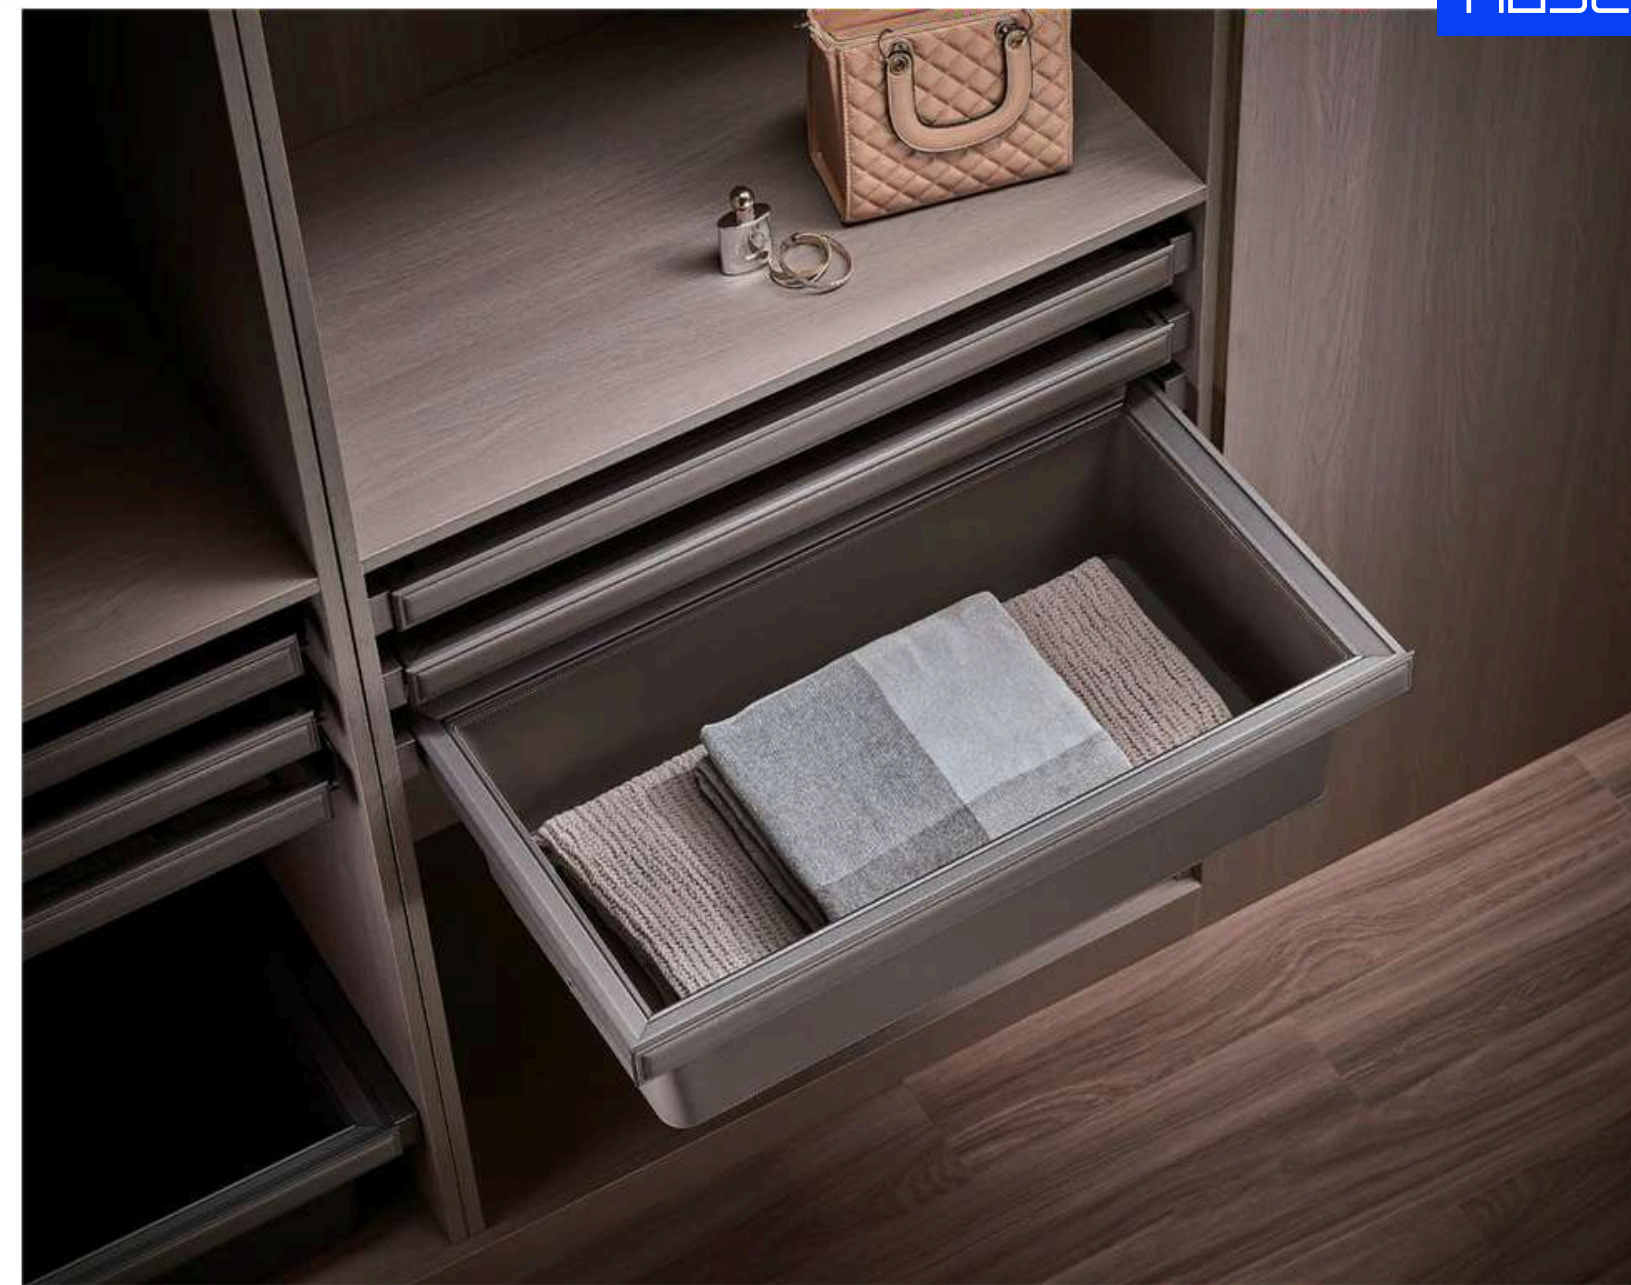

PULL-OUT CLOTHES BASKET