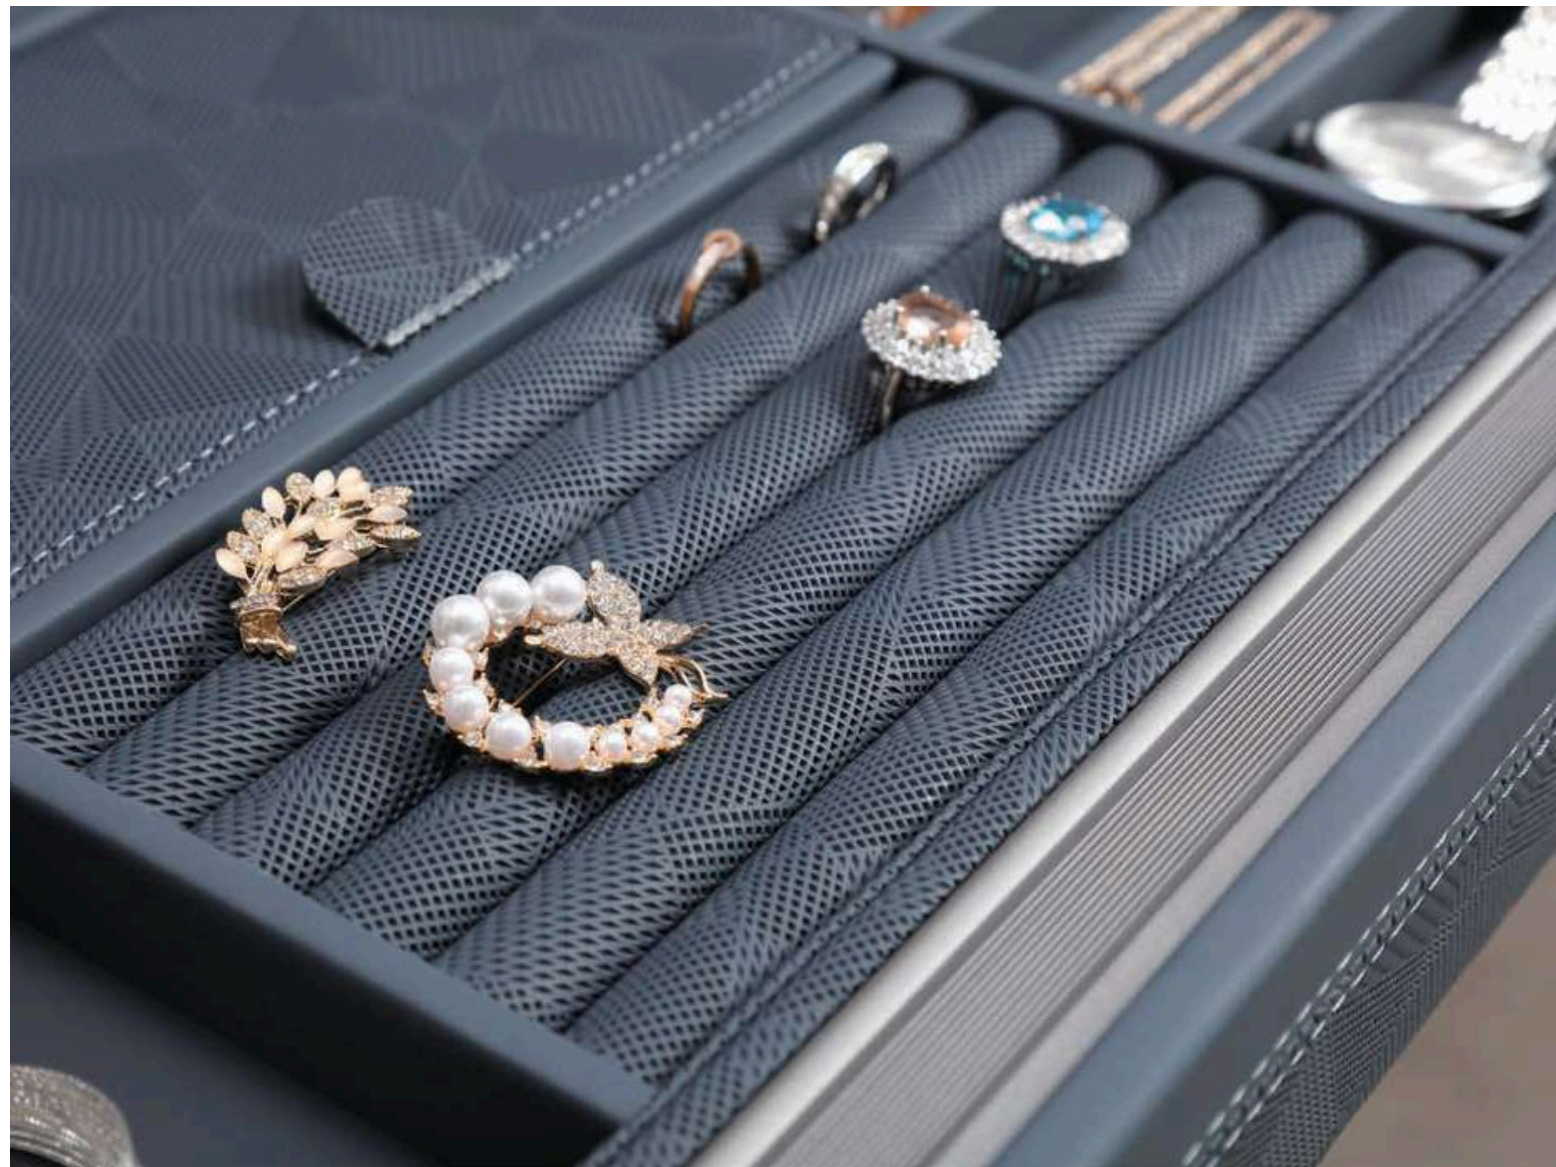

Designed with refined compartmentalization, this jewelry organizer keeps rings, necklaces, and earrings neatly arranged, preventing tangling and wear while keeping every piece within easy reach. The soft interior lining offers gentle protection, paired with a sturdy structure for lasting durability and elegance. More than just storage, it reflects a lifestyle of order and sophistication—turning every moment of use into a subtle ritual of beauty.