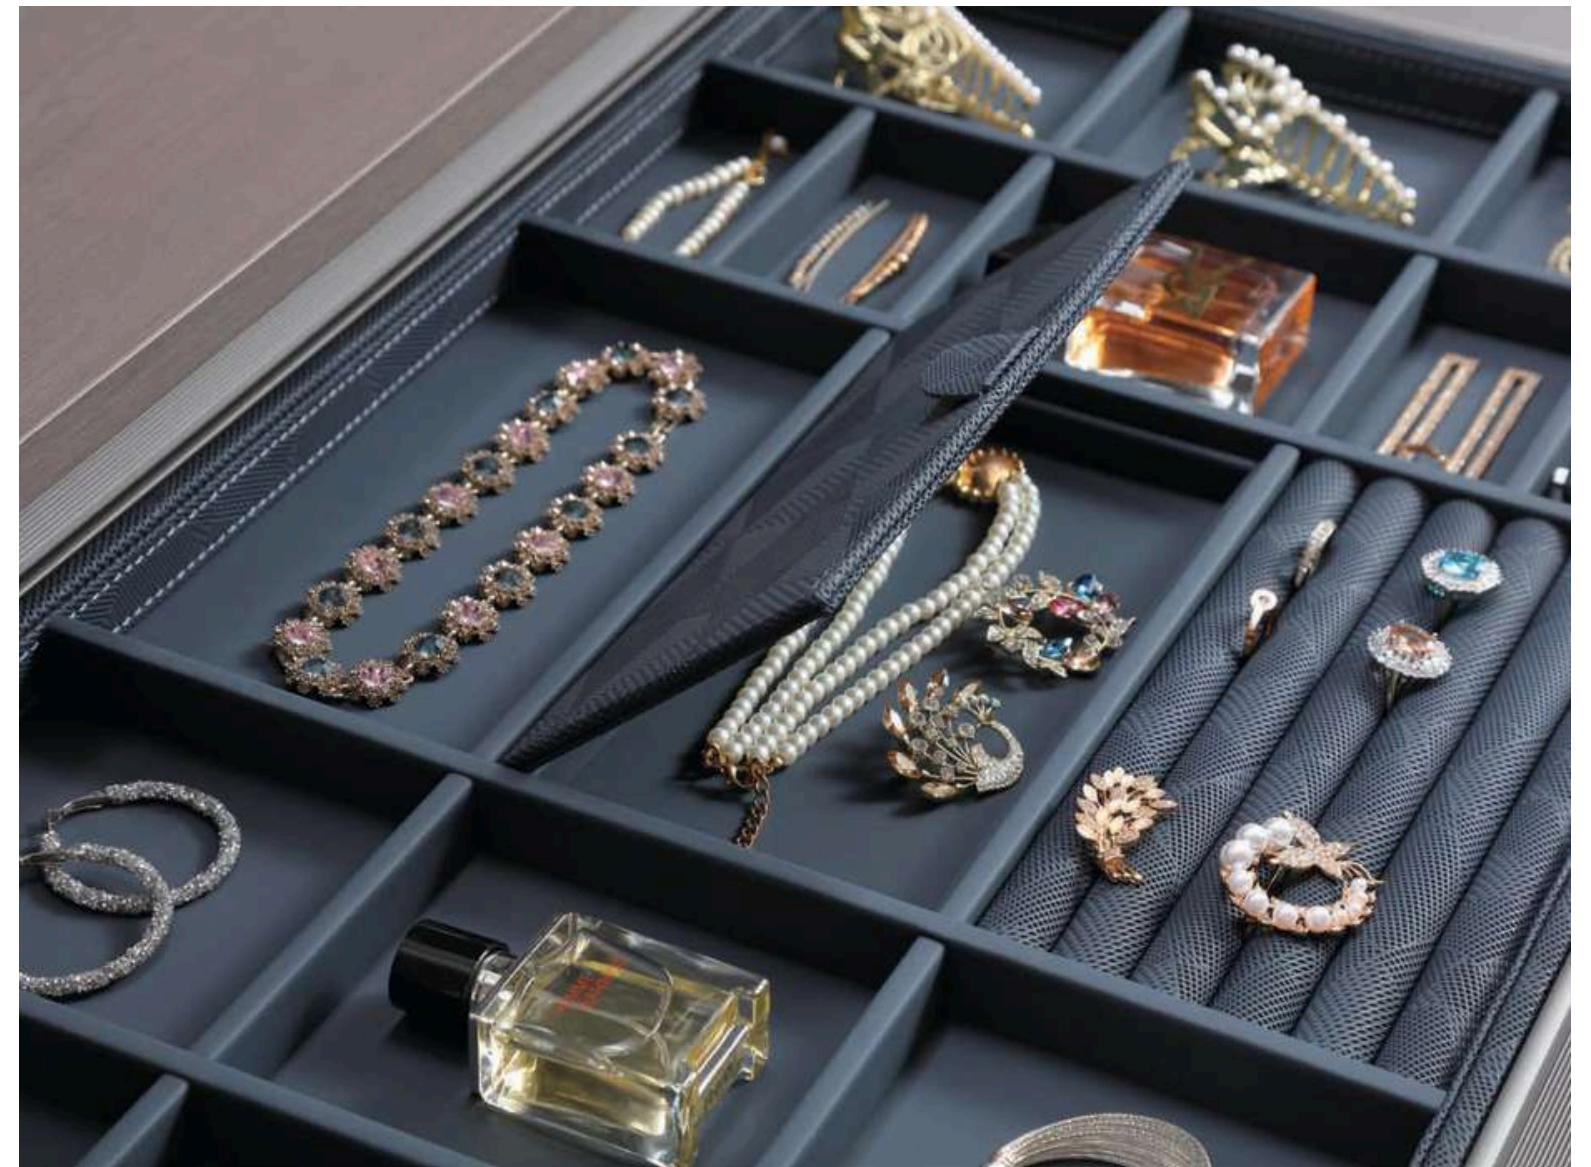

Designed with refined compartmentalization, this jewelry organizer keeps rings, necklaces, and earrings neatly arranged, preventing tangling and wear while keeping every piece within easy reach. The soft interior lining offers gentle protection, paired with a sturdy structure for lasting durability and elegance. More than just storage, it reflects a lifestyle of order and sophistication—turning every moment of use into a subtle ritual of beauty.