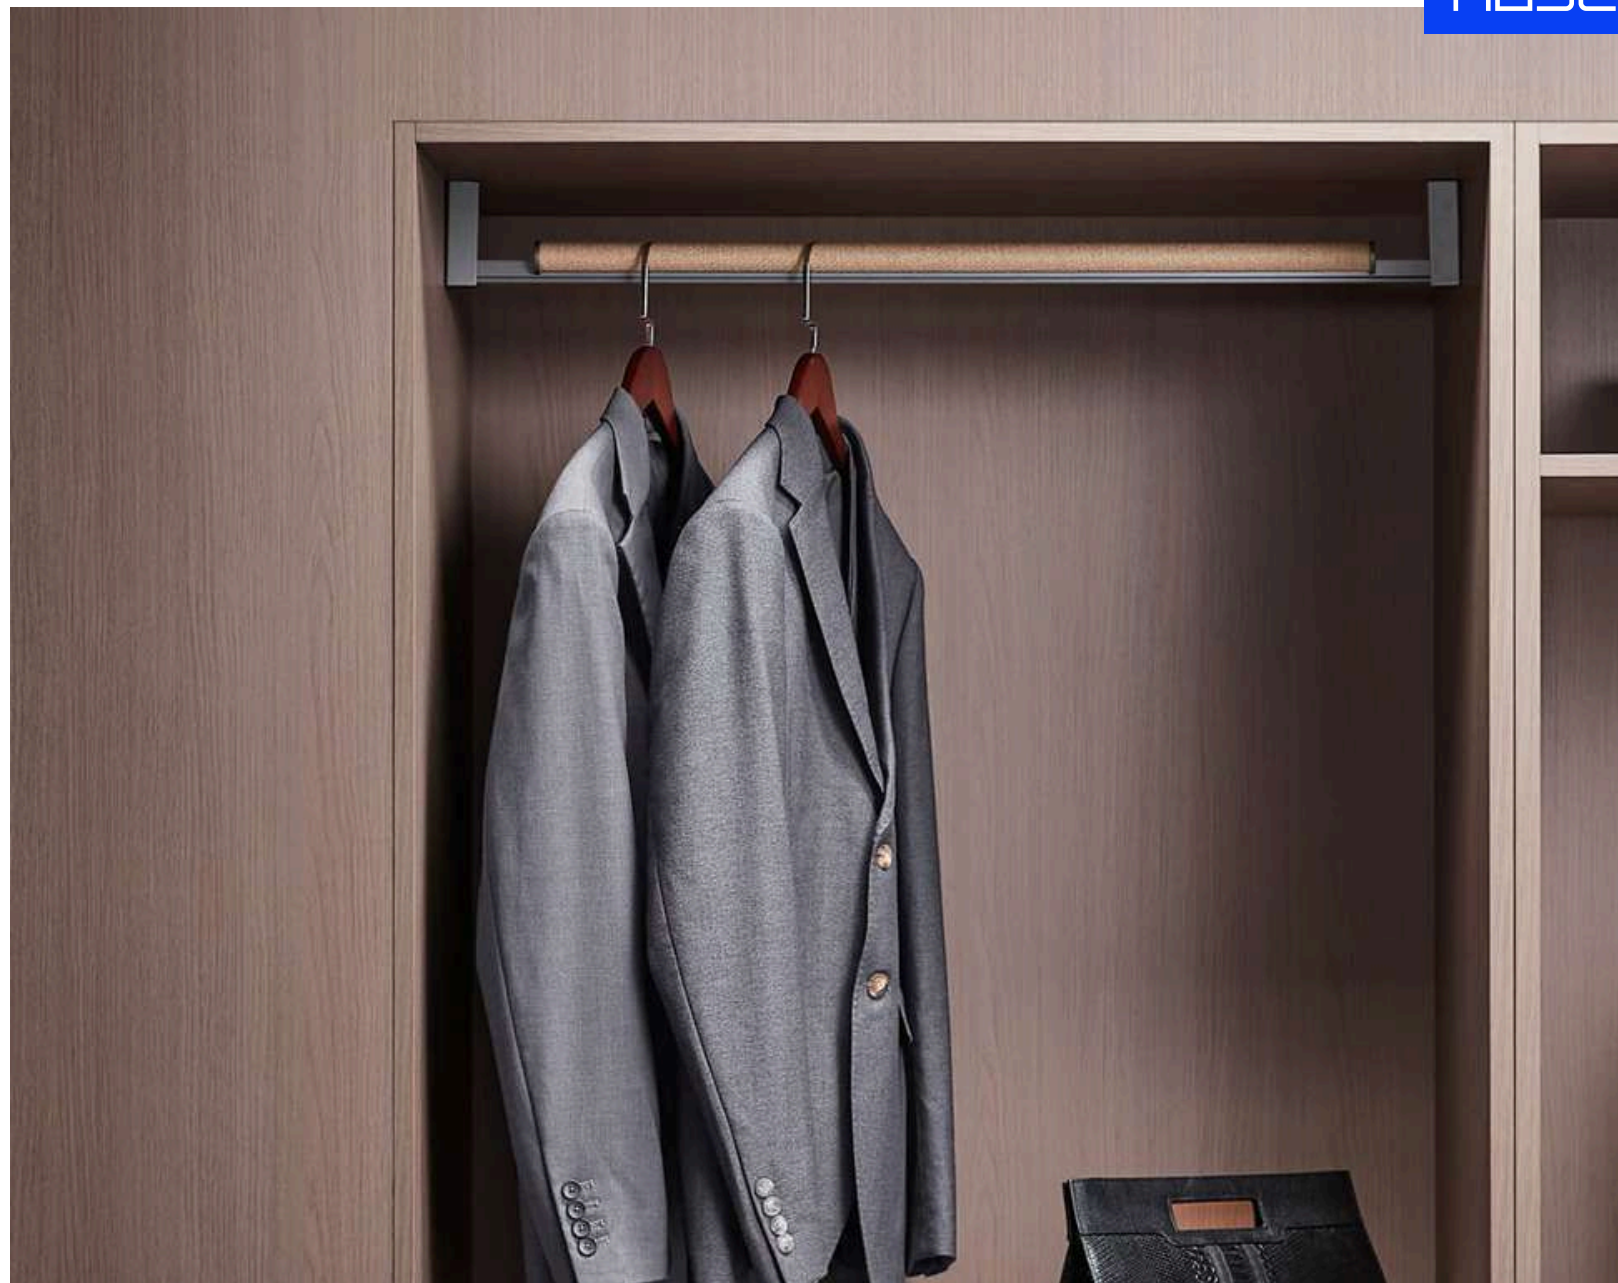

CLOTHES RAIL