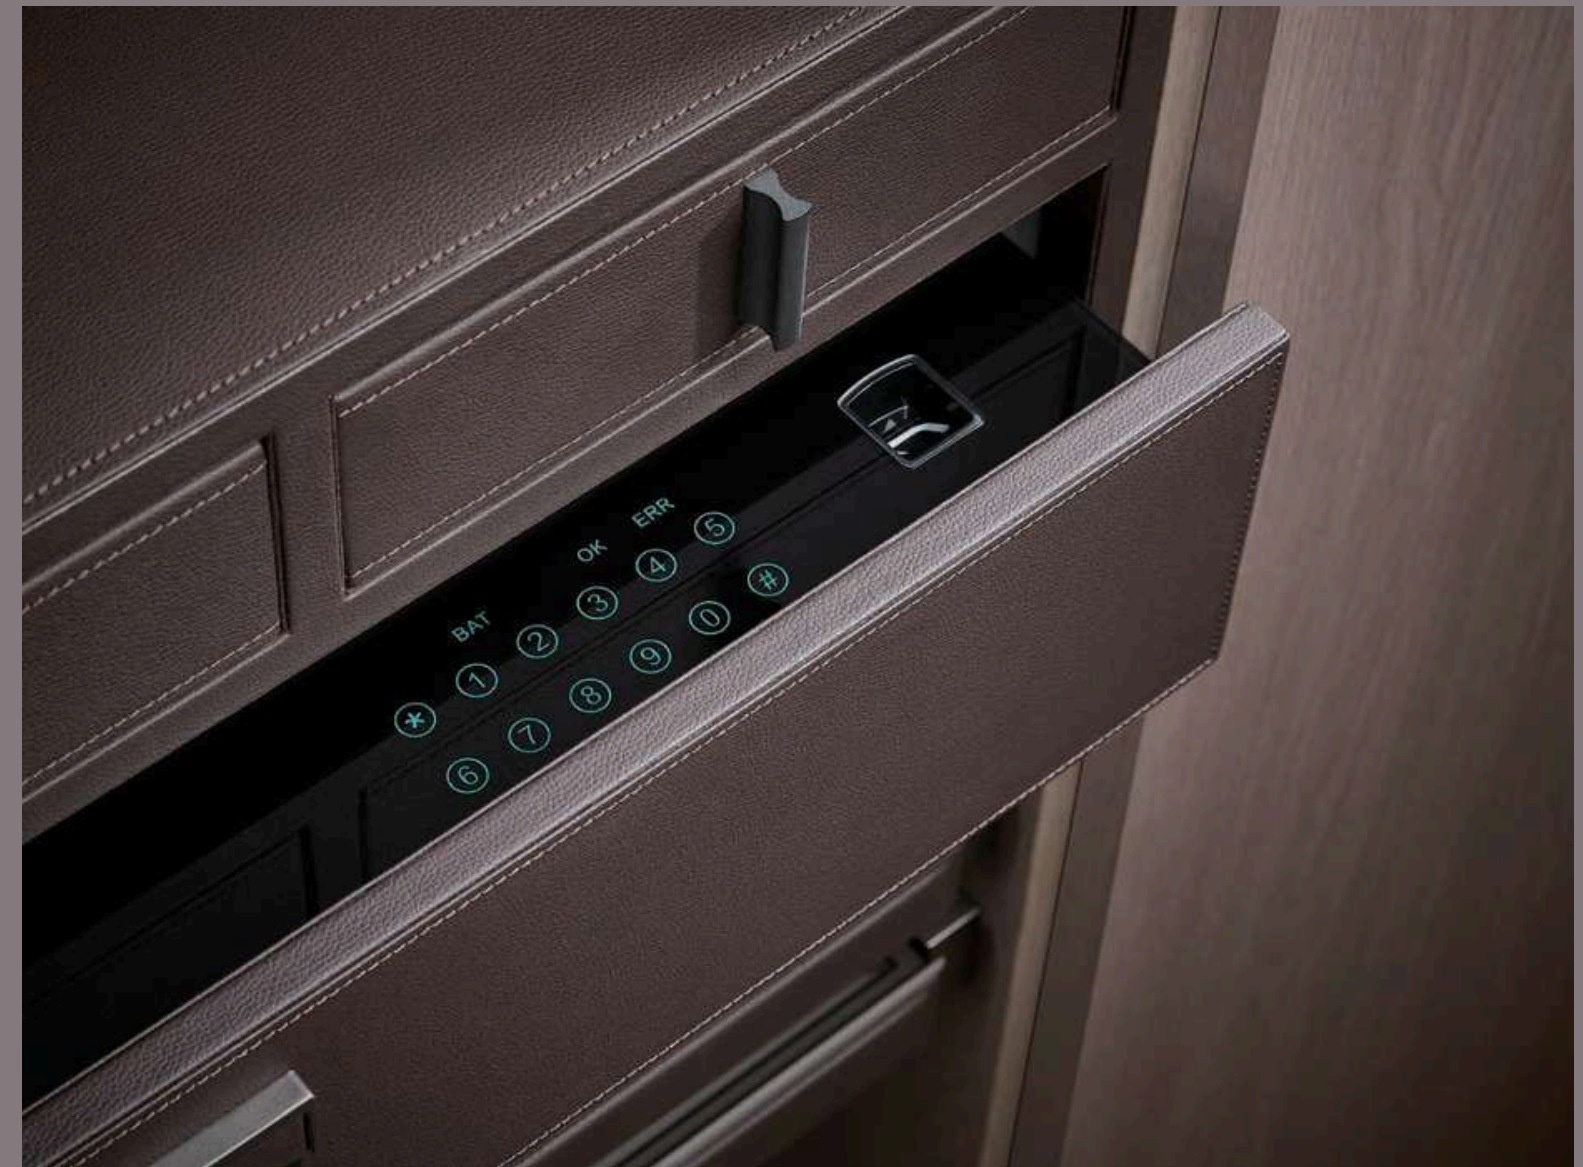

Temperament

The best method that treasures beloved thing, undertake collecting with rich style namely