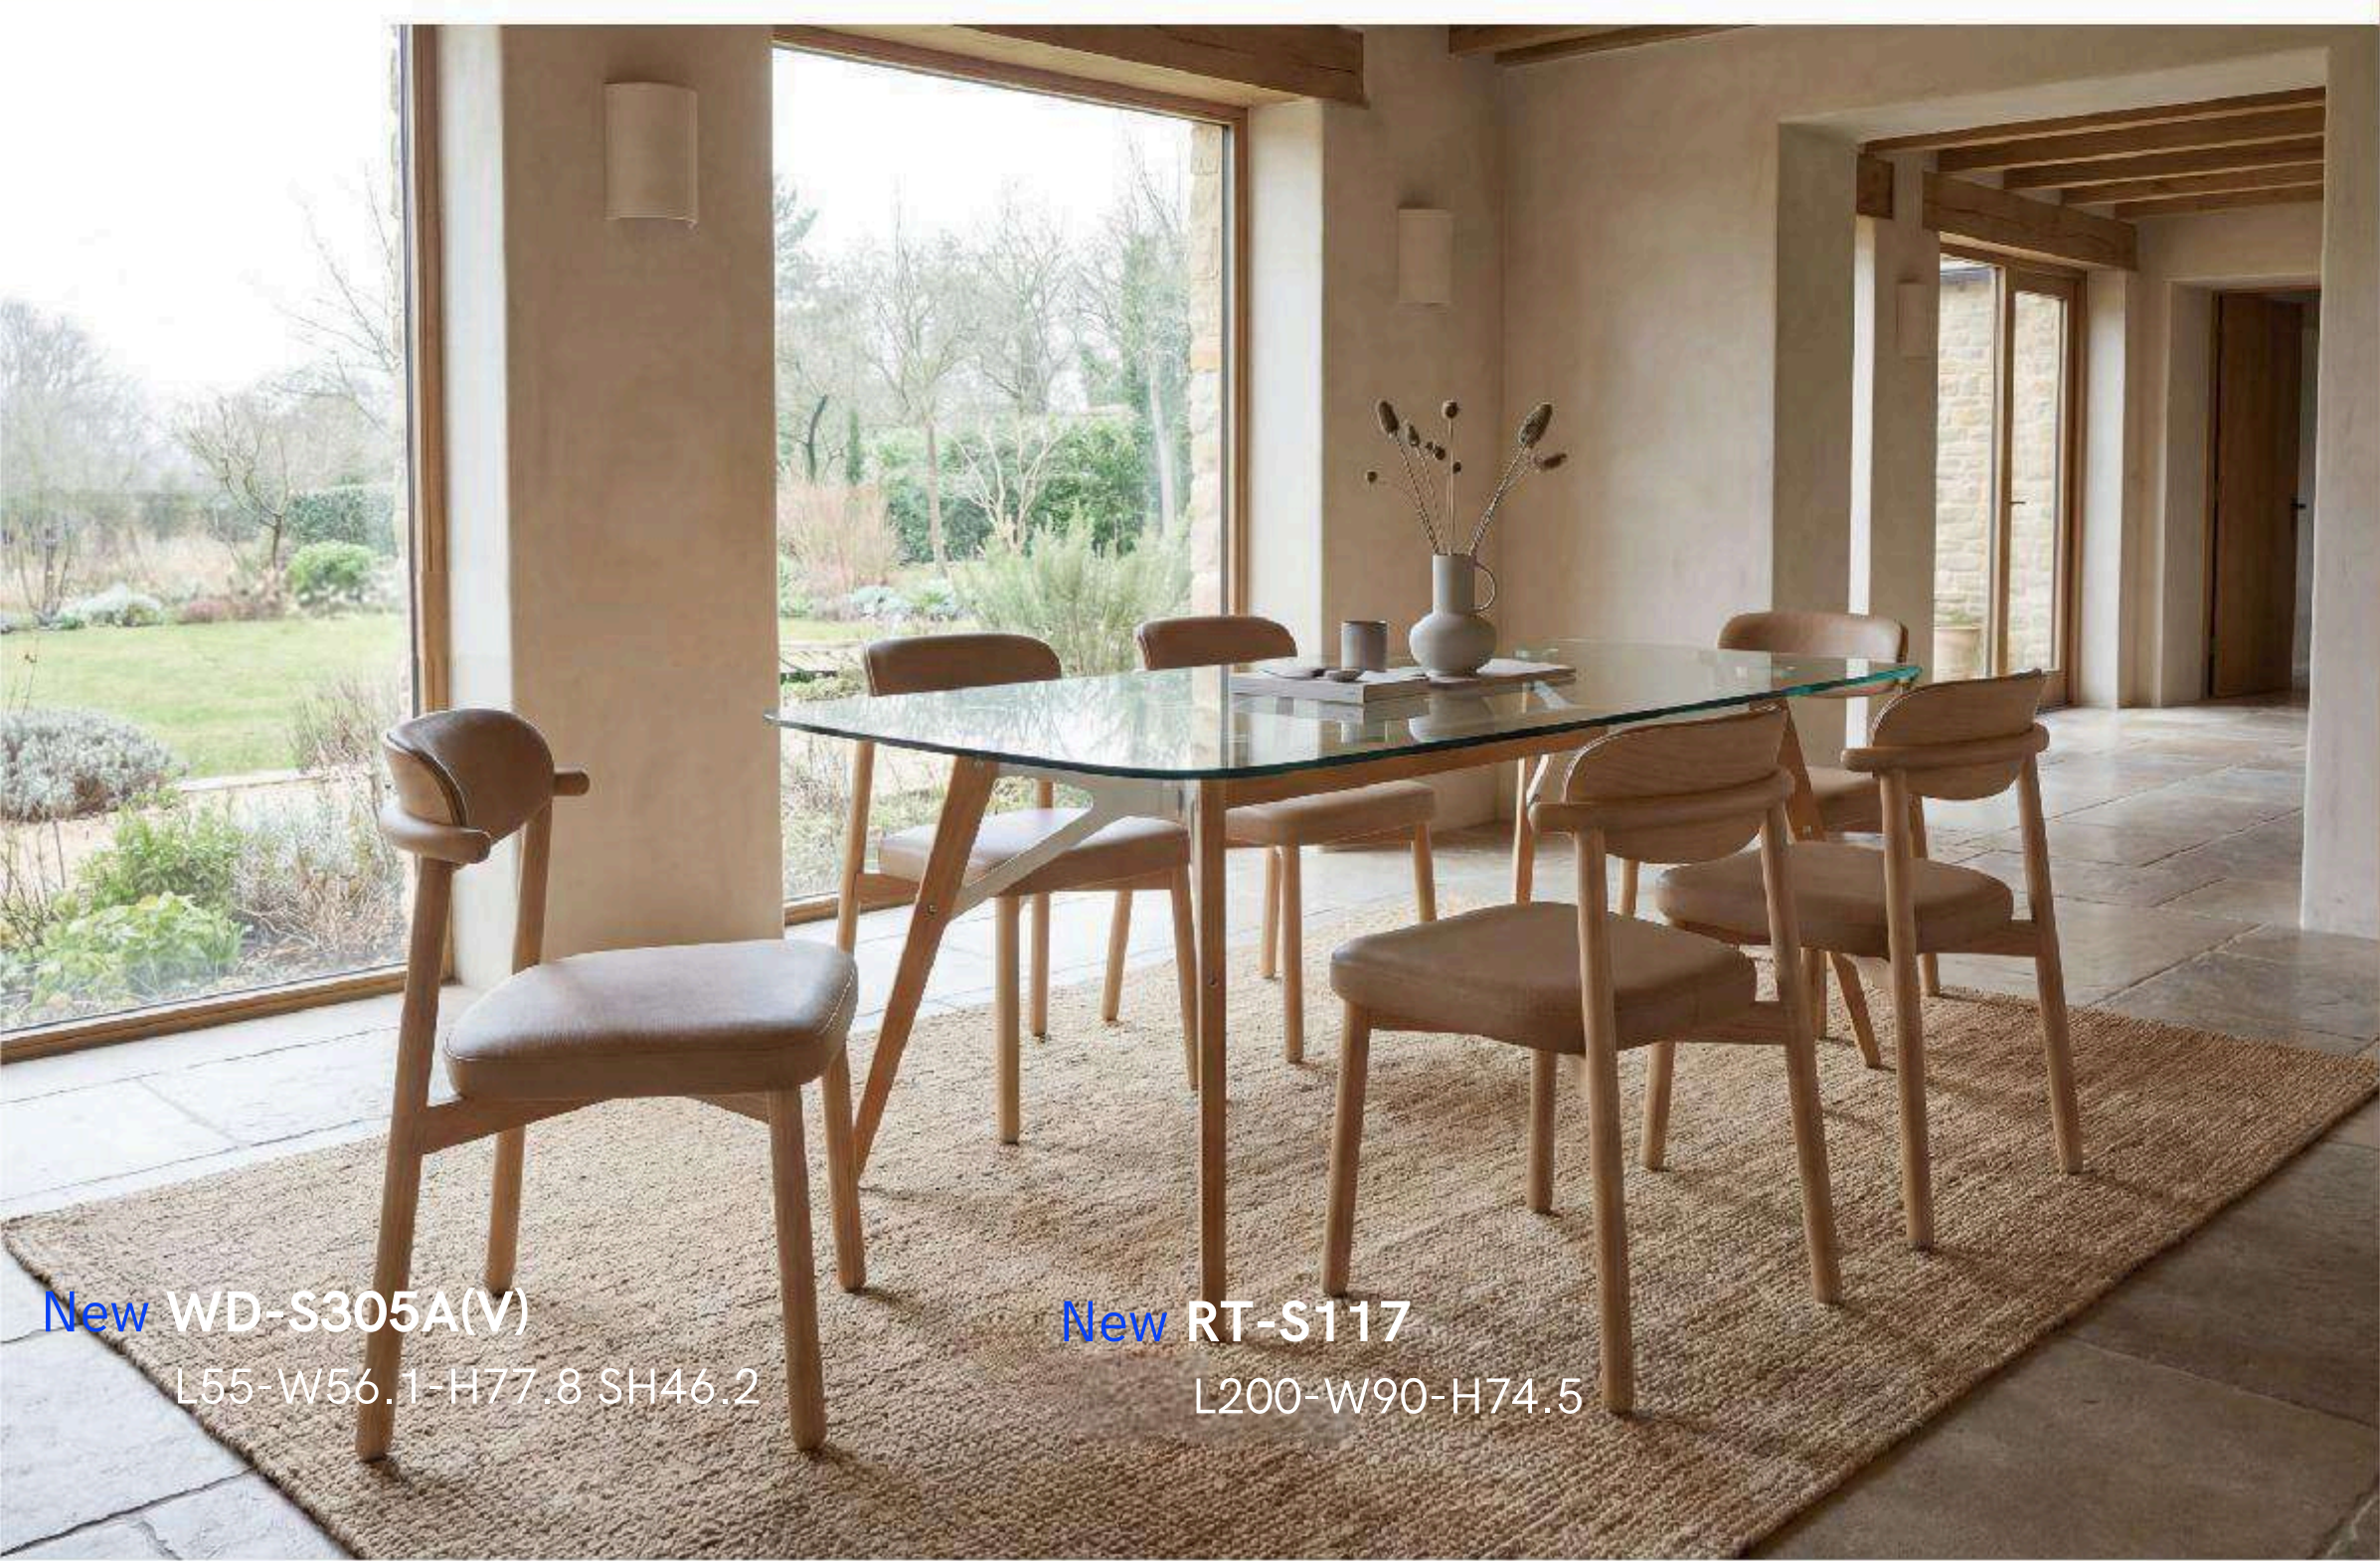

New WD-S305(V1)
L57.6-W56.1-H77.6 SH46

New WD-S305A(V)
L55-W56.1-H77.8 SH46.2

New RT-S117
L200-W90-H74.5