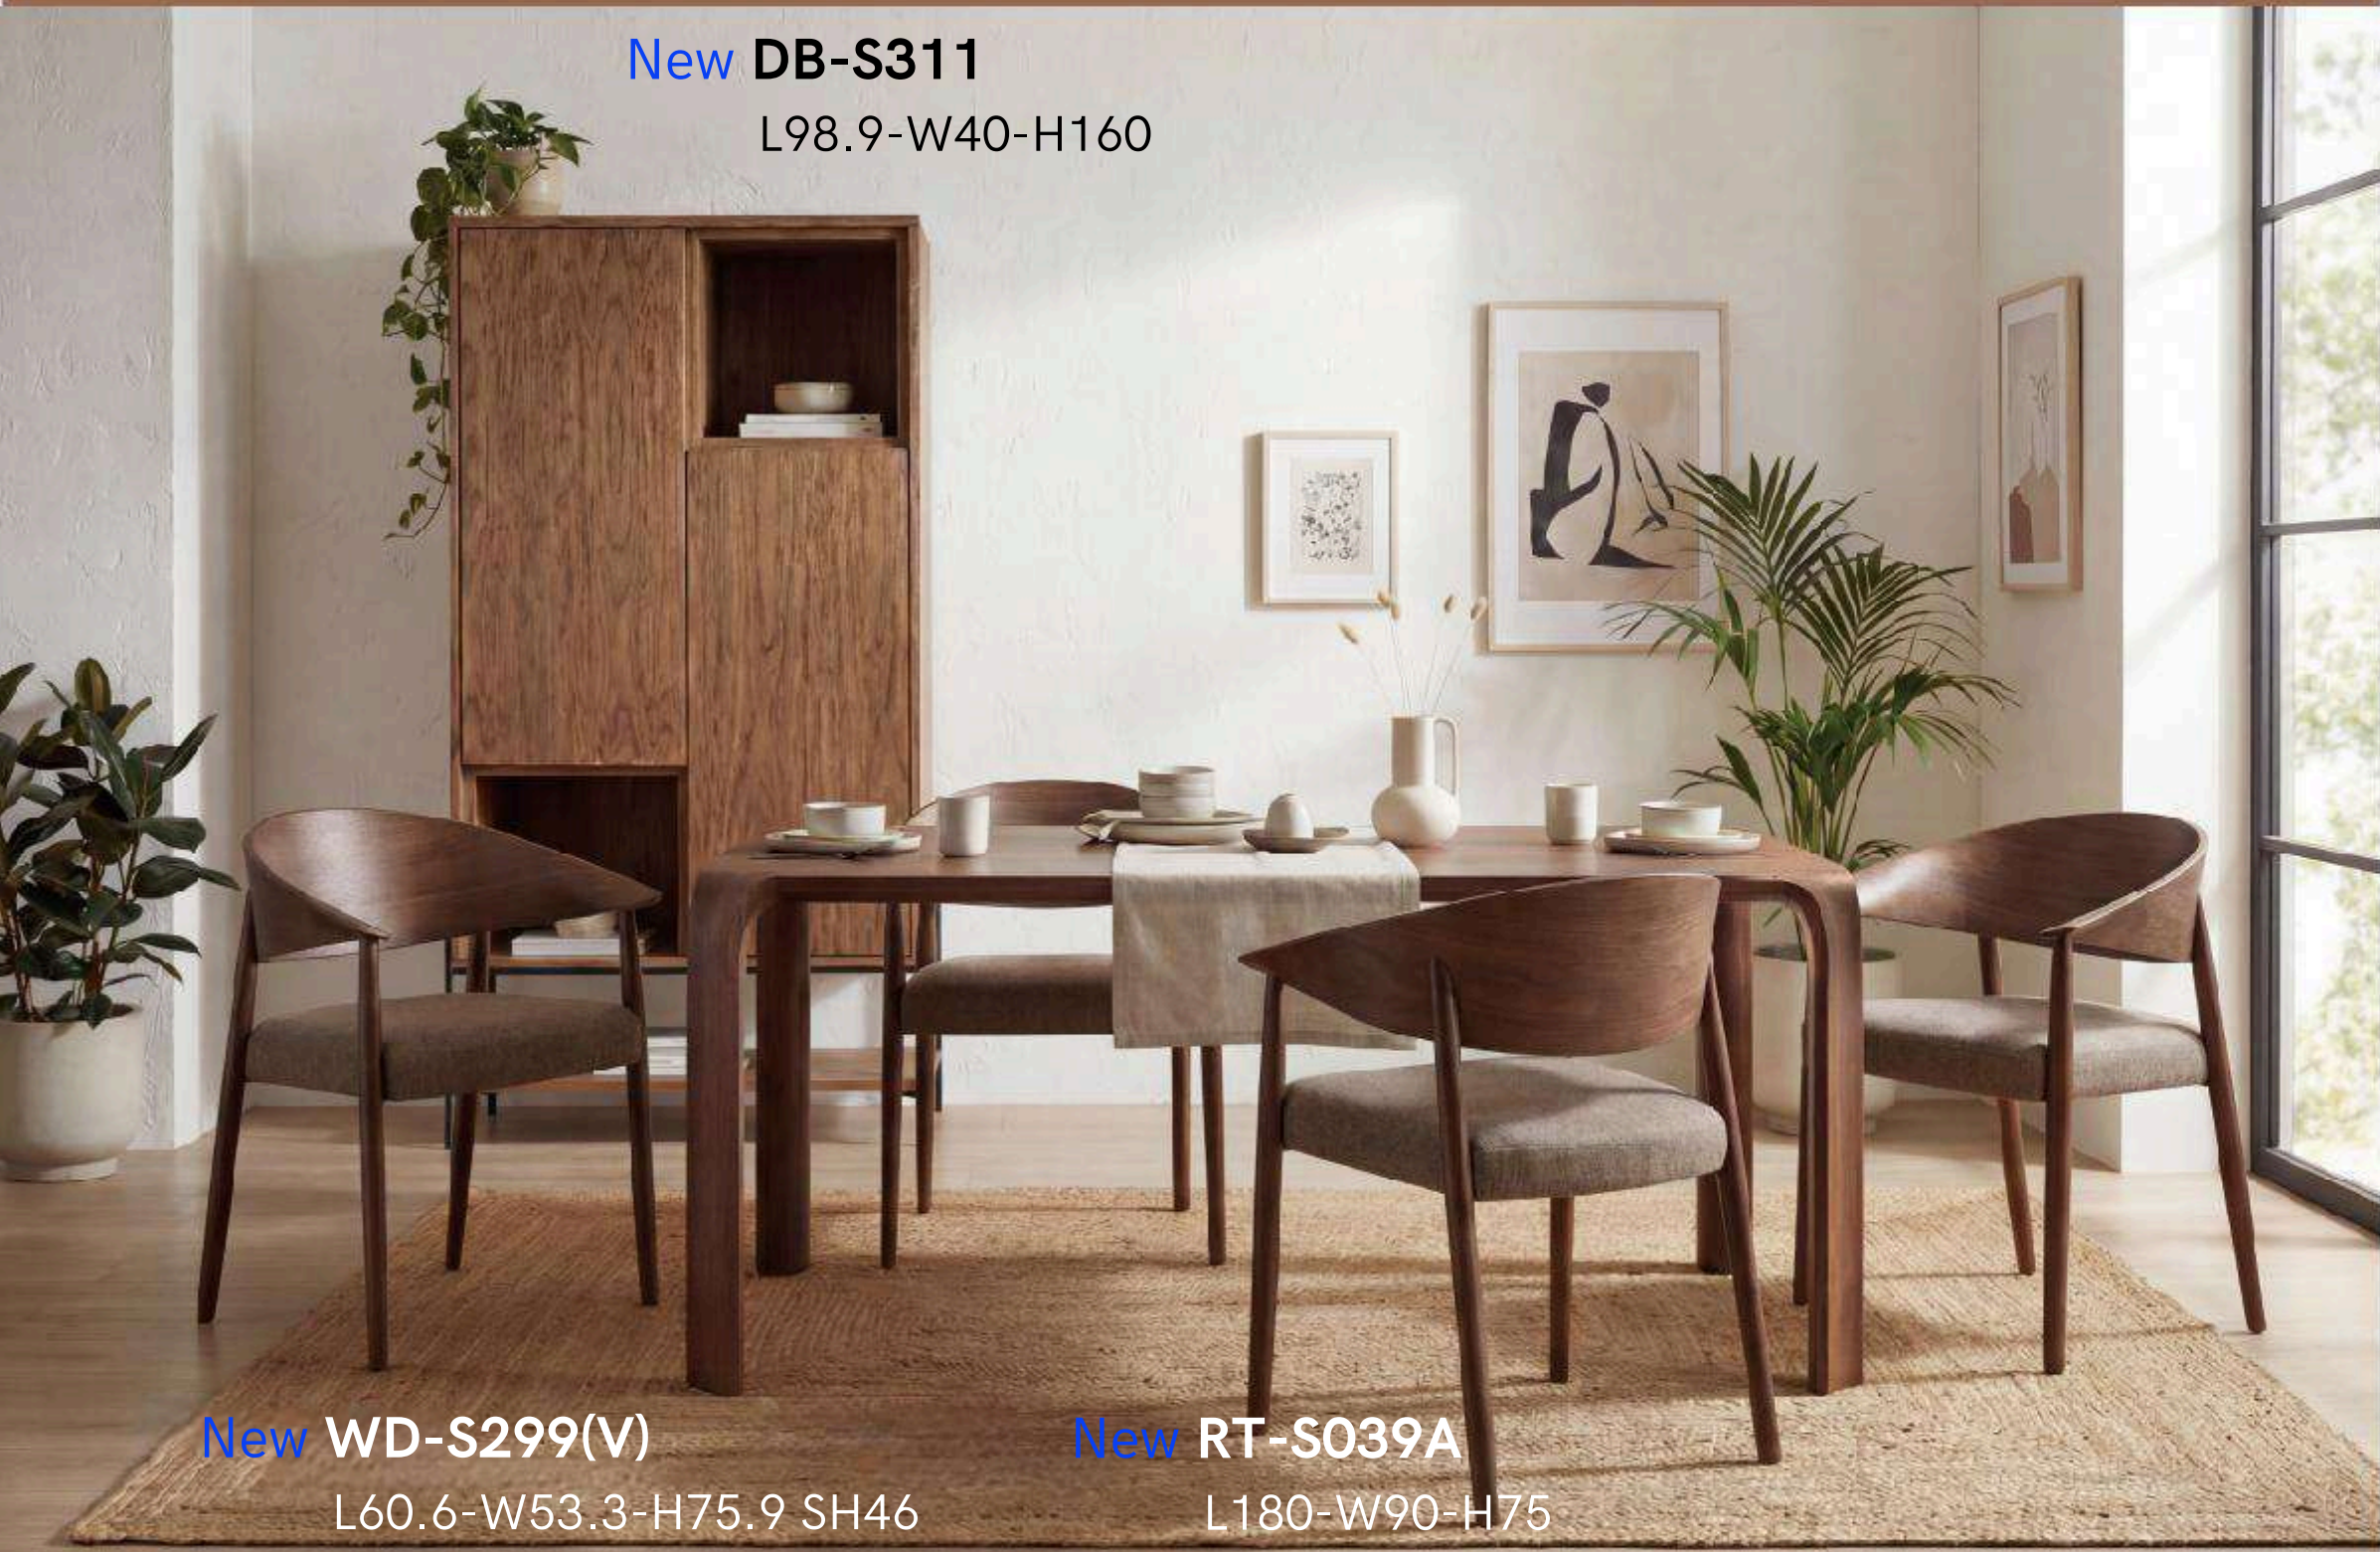

New DC-S307(V1)
L61-W59-H78 SH46.3

RT-S3039A
L180-W90-H75

New RT-1781B
L160-W90-H75

New DC-S307(V)
L61-W59-H78 SH46.3

New DB-S311
L98.9-W40-H160

New WD-S299(V)
L60.6-W53.3-H75.9 SH46

New RT-S039A
L180-W90-H75