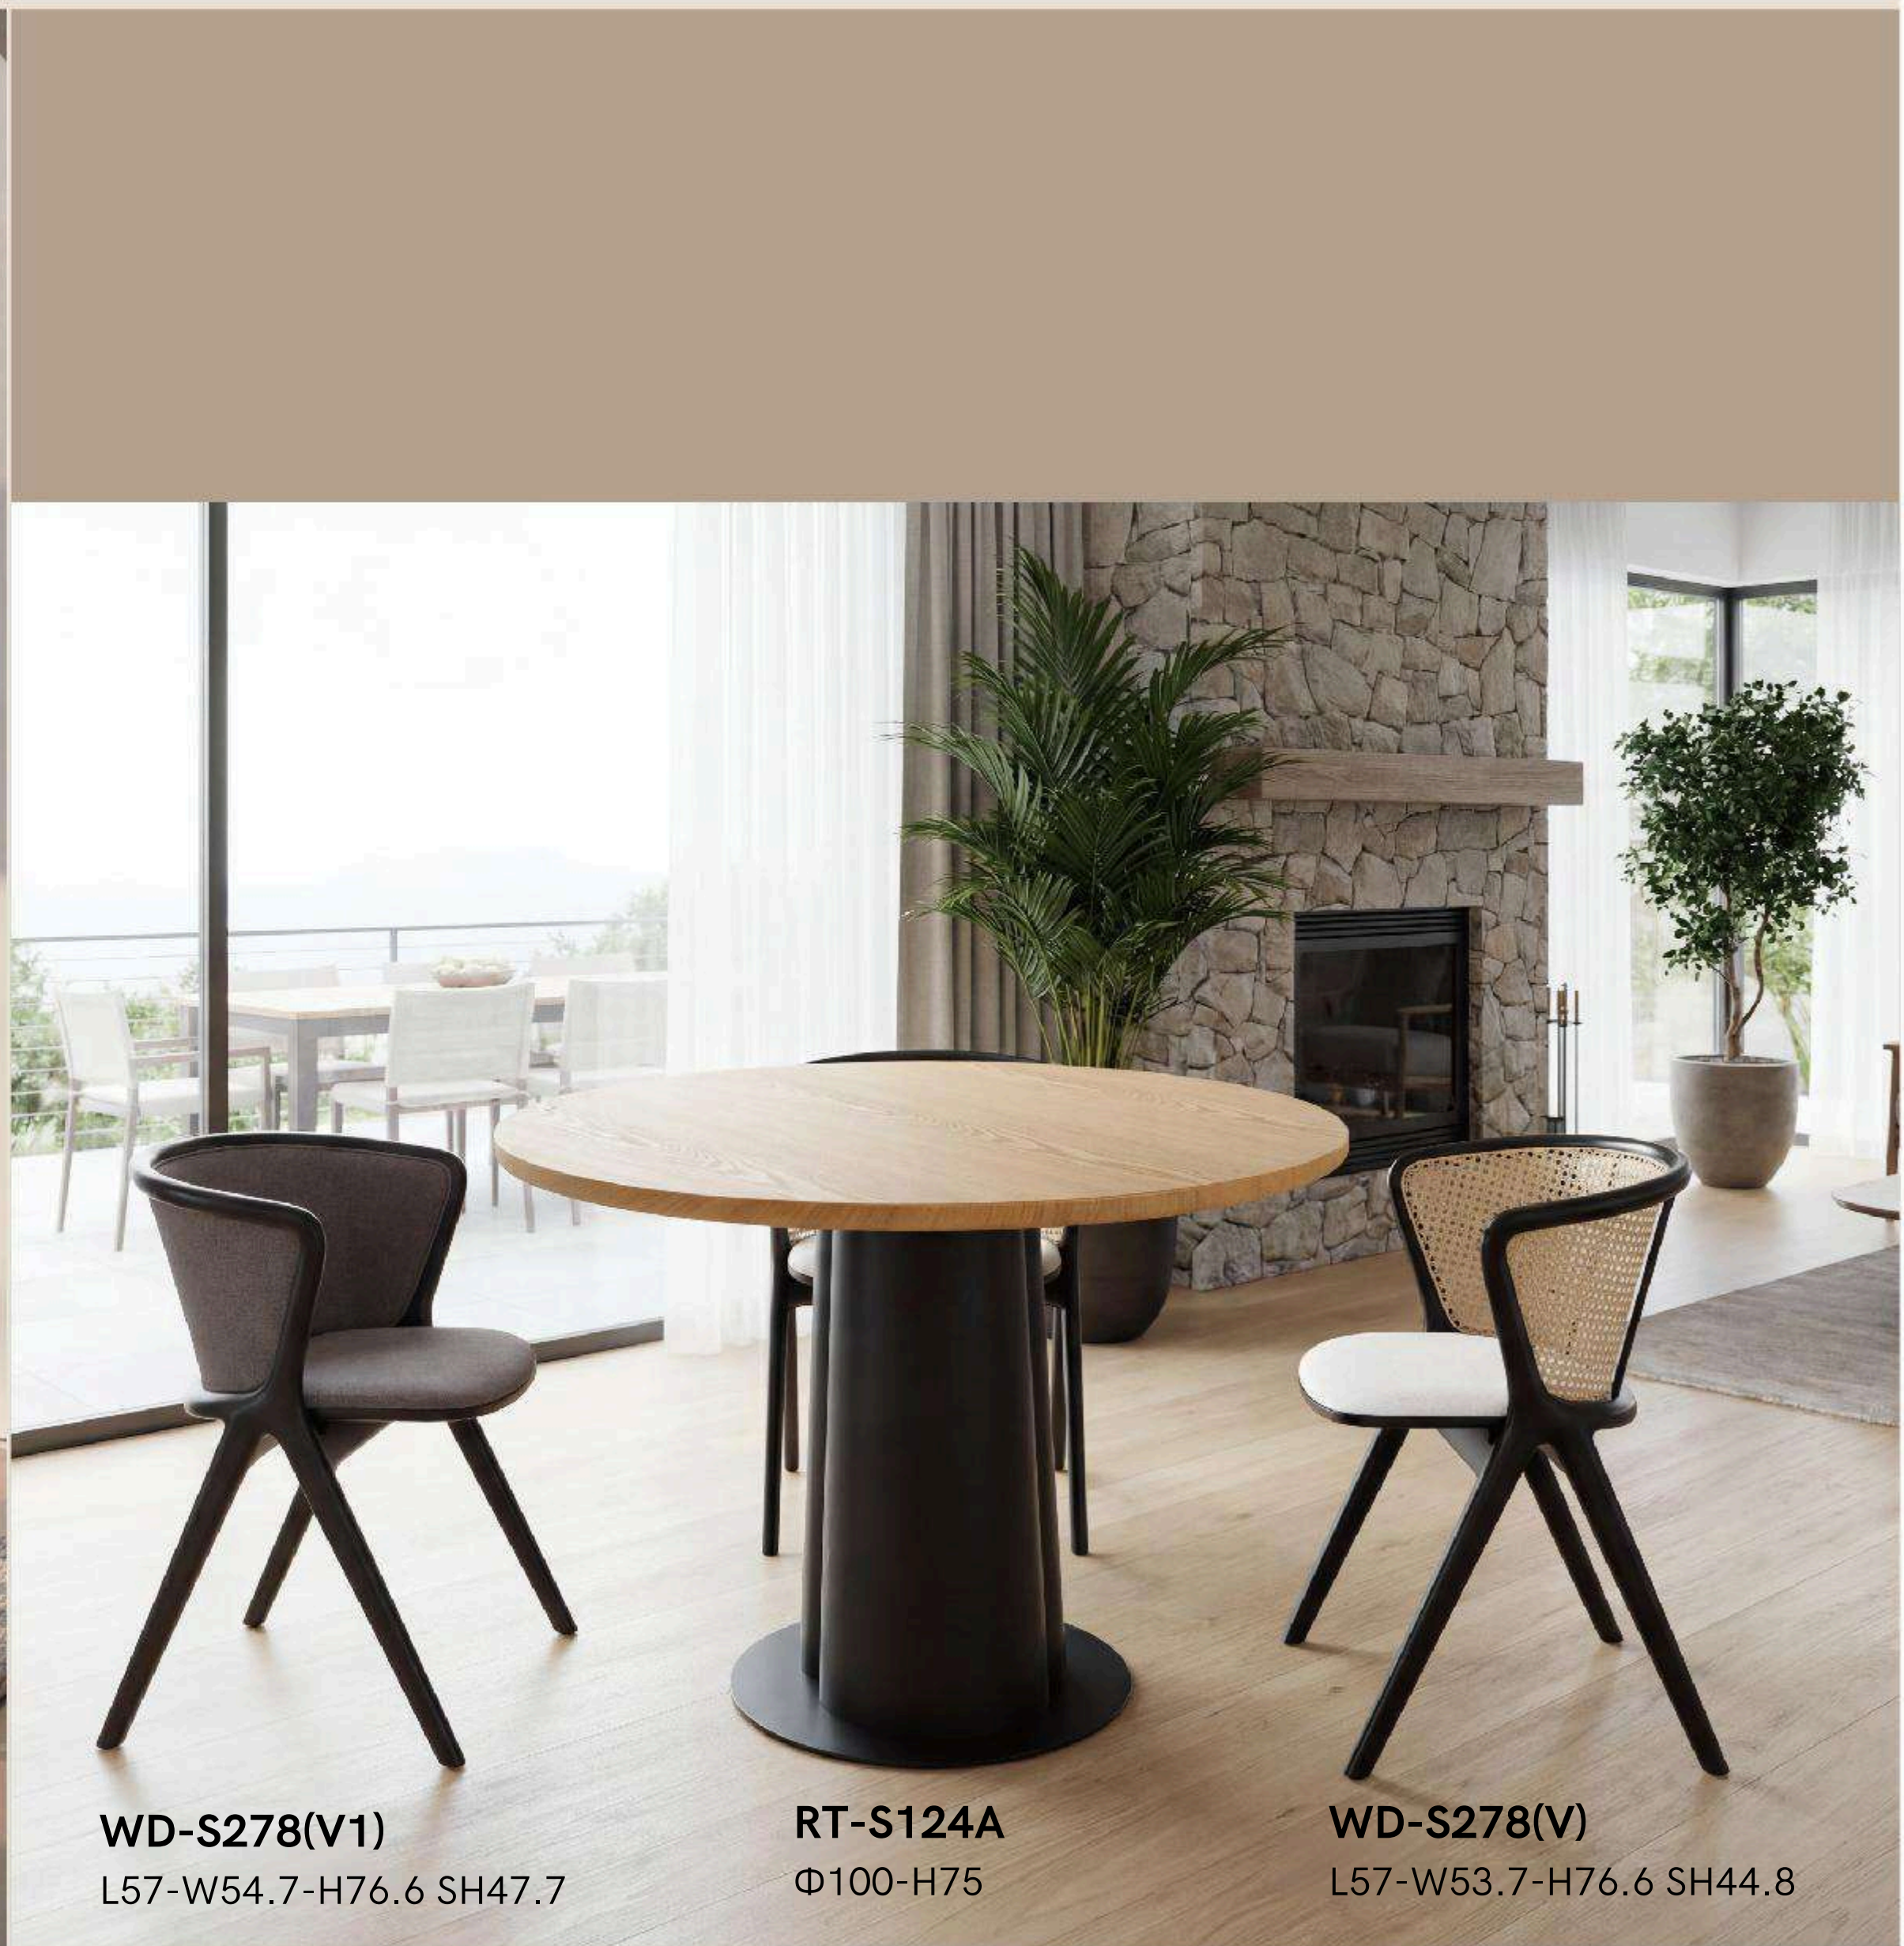

TT-S033(S)
Φ50-49.6

DC-S281A(V1)
L76-W59-H72.5 SH42

TT-S260D
Φ60-H45

TT-S260E
Φ50-H55

DC-S281B(V1)
L130-W60.4-H72 SH42

DC-S281A(V)
L75.7-W60.3-H77.4 SH42.5

RT-2211
130-H75

WD-S282(V)
L59.8-W57.8-H77.3 SH46.4