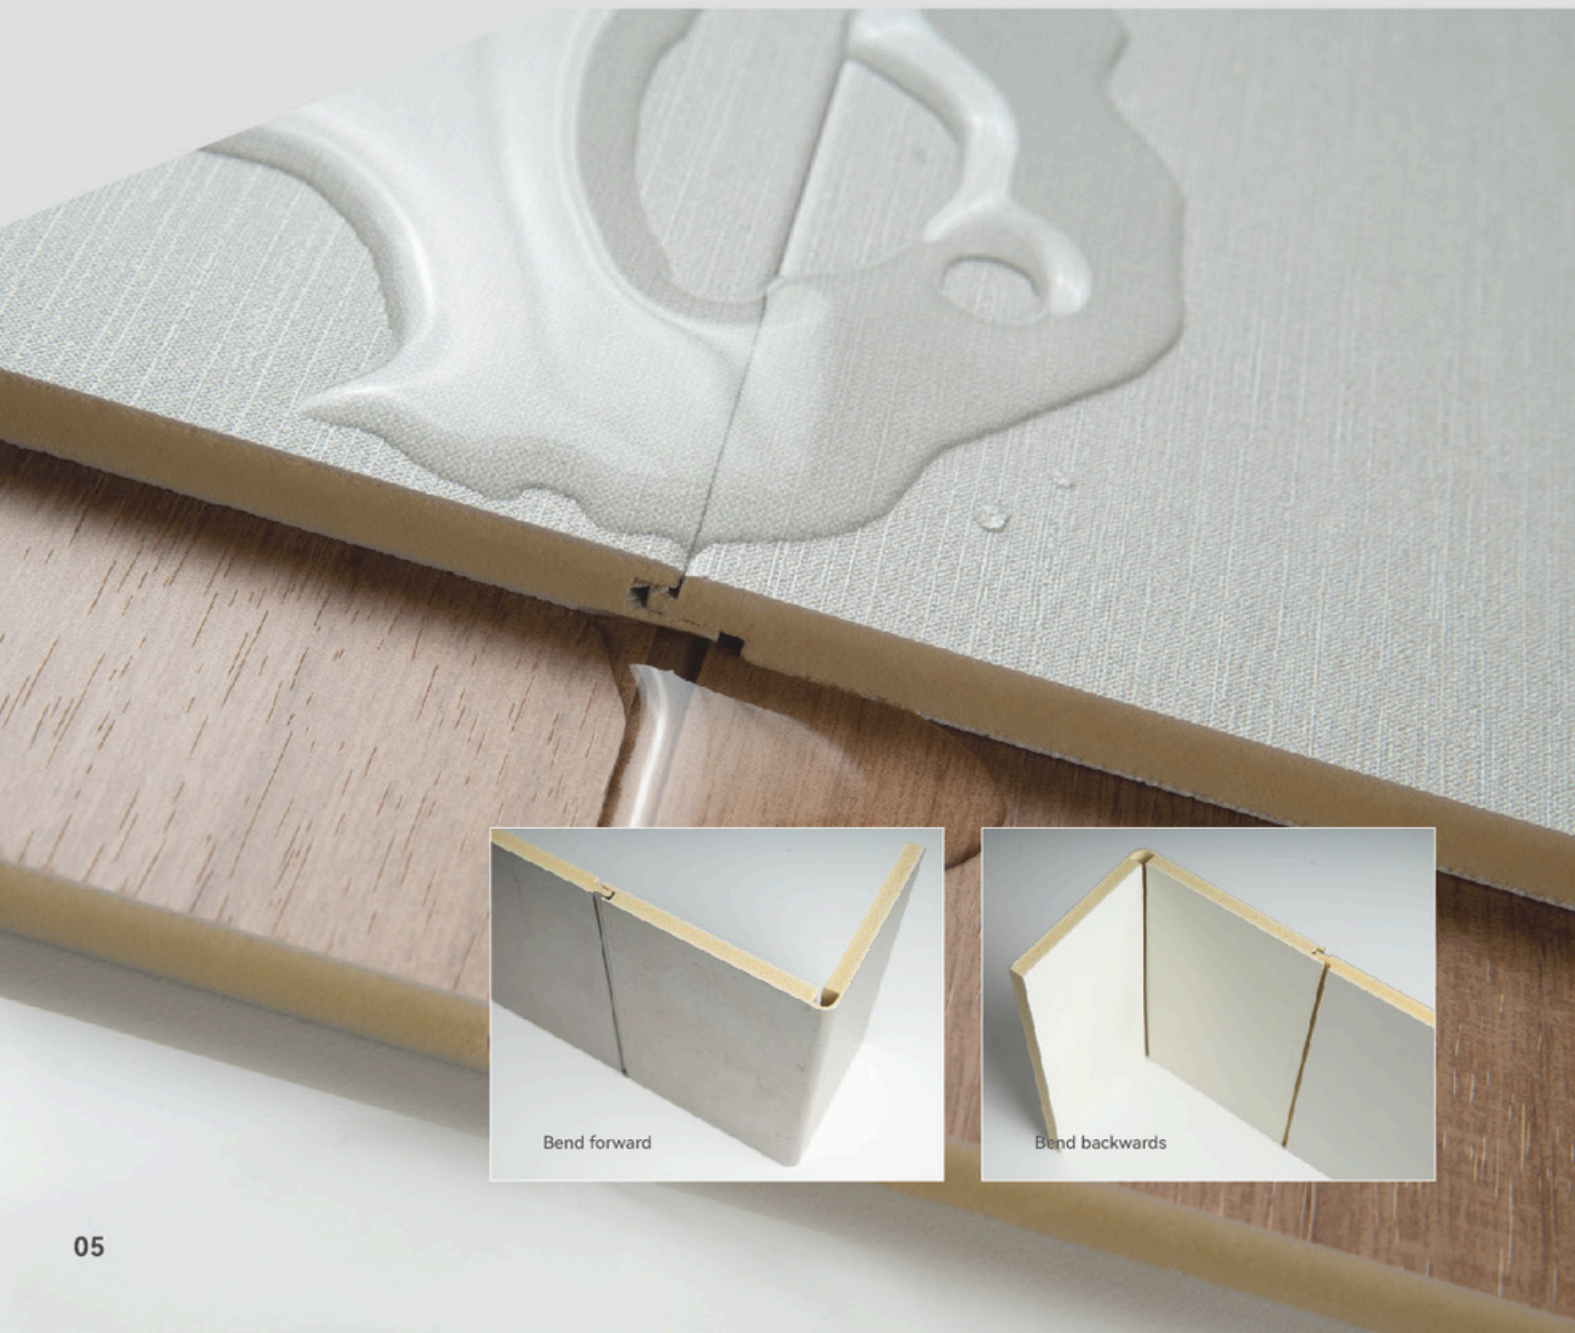

PRODUCT INFORMATION

Name	Material \ cross-section	Size(mm)	Process	Ep rating	Fire rating	Advantage	Splicing metho
WPC Solid - splicing board	Crystal like coextruded layer+ Bamboo charcoal fiber	Width: 800/1100 Length: 2800/ Customized length under 3600 Thickness: 8	PUR coating	ENF	B1	Eco-friendly/ Flame retardant/ waterproof/ bendable	Process seam