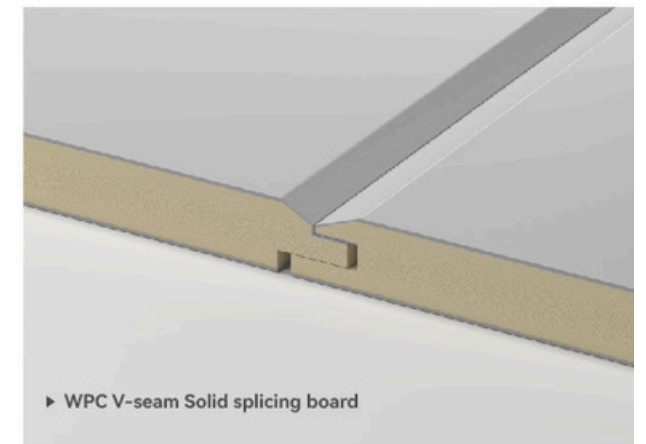

PRODUCT INFORMATION

Name	Material \ cross-section	Size(mm)	Process	Ep rating	Fire rating	Advantage	Splicing metho
WPC wall panel	Crystal like co extruded layer+Bamboo charcoal fiber	Width: 1100 Length: 2800/ Customized length under 6000 Thickness: 5/8	PUR coating/ PUR flat sticker	ENF	B1	Eco-friendly/ Flame retardant/ waterproof/ bendable	Tight splicing/ metal profile connection/ process seam

PRODUCT INFORMATION

Name	Material \ cross-section	Size(mm)	Process	Ep rating	Fire rating	Advantage	Splicing metho
WPC Solid - splicing board	Crystal like coextruded layer+ Bamboo charcoal fiber	Width: 800/1100 Length: 2800/ Customized length under 3600 Thickness: 8	PUR coating	ENF	B1	Eco-friendly/ Flame retardant/ waterproof/ bendable	Process seam