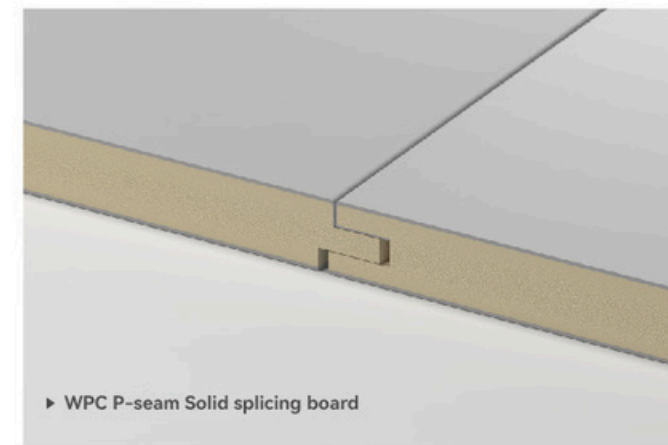

PRODUCT INFORMATION

Name	Material \ cross-section	Size(mm)	Process	Ep rating	Fire rating	Advantage	Splicing metho
WPC wall panel	Crystal like co extruded layer+Bamboo charcoal fiber	Width: 1100 Length: 2800/ Customized length under 6000 Thickness: 5/8	PUR coating/ PUR flat sticker	ENF	B1	Eco-friendly/ Flame retardant/ waterproof/ bendable	Tight splicing/ metal profile connection/ process seam

PRODUCT INFORMATION

Name	Material \ cross-section	Size(mm)	Process	Ep rating	Fire rating	Advantage	Splicing metho
WPC Solid - splicing board	Crystal like coextruded layer+ Bamboo charcoal fiber	Width: 800/1100 Length: 2800/ Customized length under 3600 Thickness: 8	PUR coating	ENF	B1	Eco-friendly/ Flame retardant/ waterproof/ bendable	Process seam