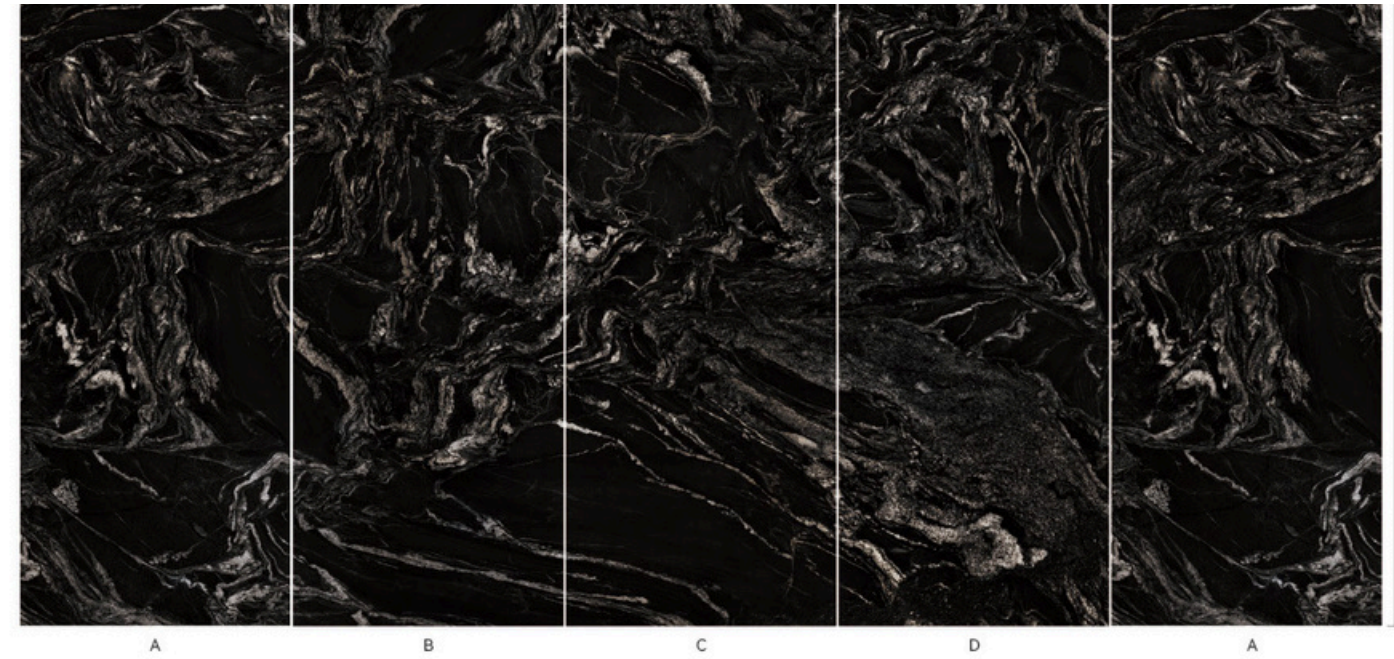

9070

© left and right infinite link

Optional substrates >	☒ HD Printing Wall Panel	☒ SPC Background Wall