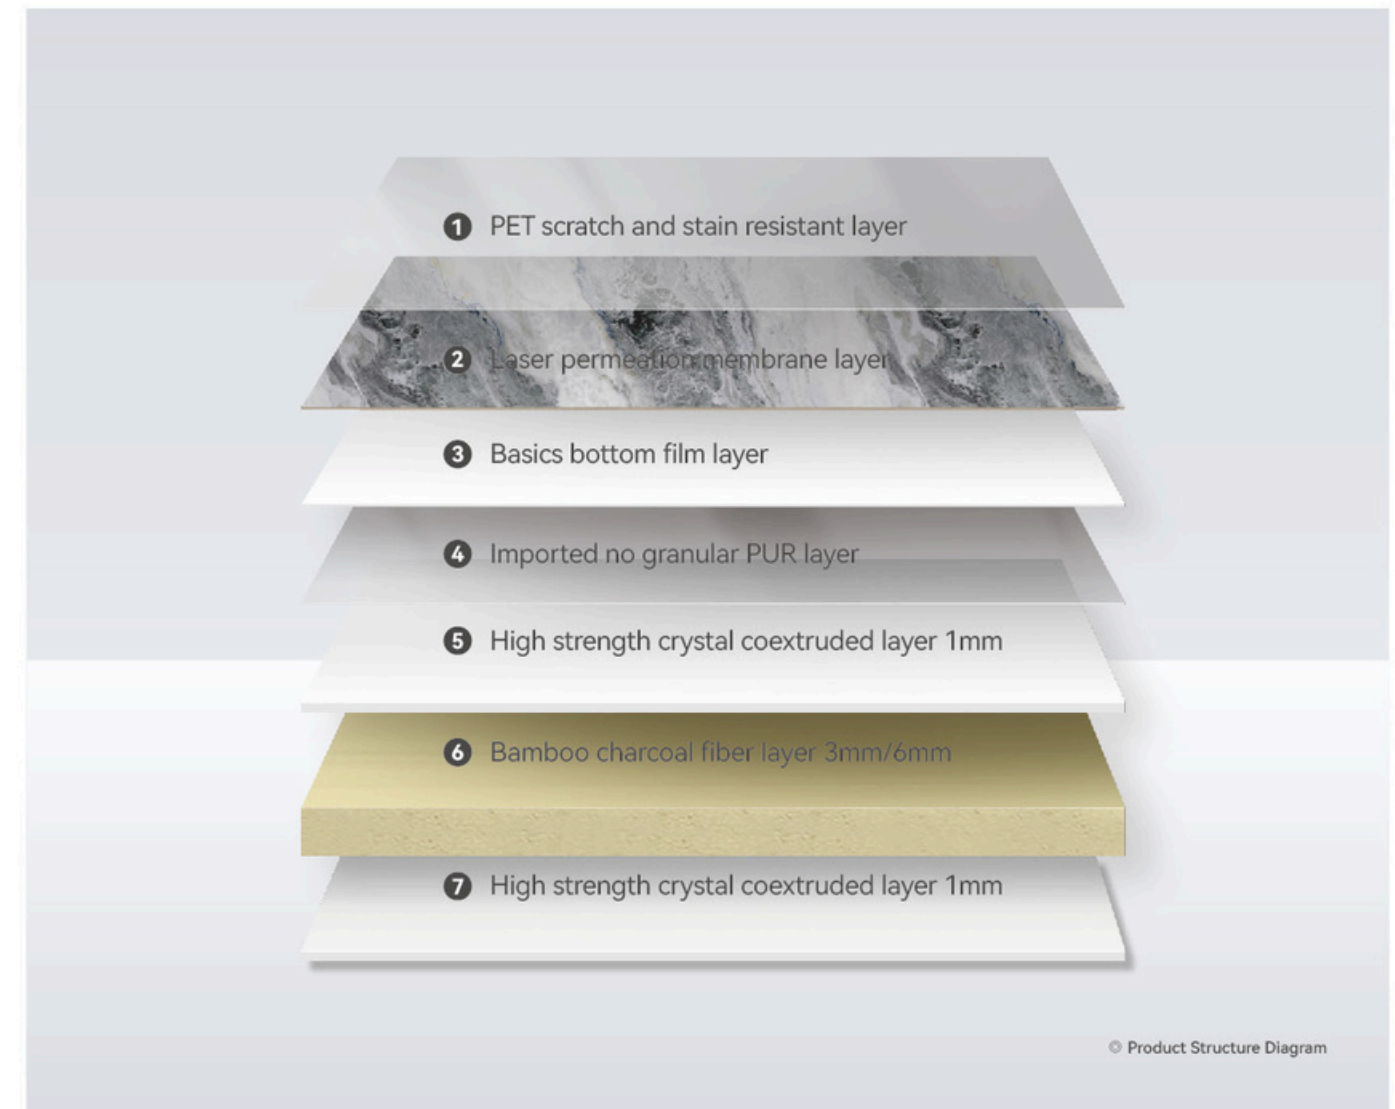

BAMBOO CHARCOAL GRILLE

Picture	Name	Cross-section	Size(mm)	Ep rating	Fire rating	Advantage
	153*24 solid grid		Width: 153 Length: 3000 Thickness: 24	B1	E0	waterproof
	110*18 solid grid		Width: 110 Length: 3000 Thickness: 18	B1	E0	waterproof
	120*9 solid grid		Width: 120 Length: 3000 Thickness: 9	B1	E0	waterproof
	70 Corrugated grating		Width: 70 Length: 3000/3600 Thickness: 15	B1	E0	waterproof
	40 Corrugated grating		Width: 40 Length: 3000/3600 Thickness: 15	B1	E0	waterproof

OPTIONAL COLOR >

Wood grain series

Solid color series

Cloth pattern series

Stone series

Metal series

04

HD Printing Wall Panel

PRODUCT INFORMATION

Picture	Material \ cross-section	Size(mm)	Surface technology	Ep rating	Fire rating	Advantage	Splicing method
HD Printing Wall Panel 2.8m	WPC+PETG	Width: 1100 Length: 2800 Thickness: 5/8	Bright PETG Matte PETG	E0	B1	Water proof & Bendable	Tight splicing/ metal profile splicing
HD Printing Wall Panel Custom Size	WPC+PETG	Width: Custom width within 1100 Length: Custom lengths within 2800 Thickness: 5/8	Bright PETG Matte PETG	E0	B1	Water proof & Bendable	Tight splicing/ metal profile splicing

05

SPC Background Wall

HOME SETTING

PRODUCT INFORMATION

© Product Structure Diagram

Picture	Material \ cross-section	size(mm)	Surface technology	Ep rating	Fire rating	Advantage	Splicing method
SPC background painting	SPC+PETG	Width: 1100 Length: 2800 Thickness: 5	Laser inking	E0	B1	Water proof & Bendable	Tight splicing/ metal profile splicing