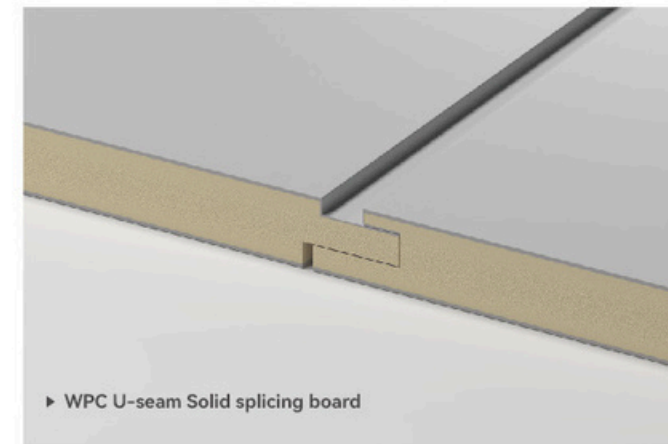

PRODUCT INFORMATION

Name	Material \ cross-section	Size(mm)	Process	Ep rating	Fire rating	Advantage	Splicing metho
WPC wall panel	Crystal like co extruded layer+Bamboo charcoal fiber	Width: 1100 Length: 2800/ Customized length under 6000 Thickness: 5/8	PUR coating/ PUR flat sticker	ENF	B1	Eco-friendly/ Flame retardant/ waterproof/ bendable	Tight splicing/ metal profile connection/ process seam

PRODUCT INFORMATION

Name	Material \ cross-section	Size(mm)	Process	Ep rating	Fire rating	Advantage	Splicing metho
WPC Solid - splicing board	Crystal like coextruded layer+ Bamboo charcoal fiber	Width: 800/1100 Length: 2800/ Customized length under 3600 Thickness: 8	PUR coating	ENF	B1	Eco-friendly/ Flame retardant/ waterproof/ bendable	Process seam