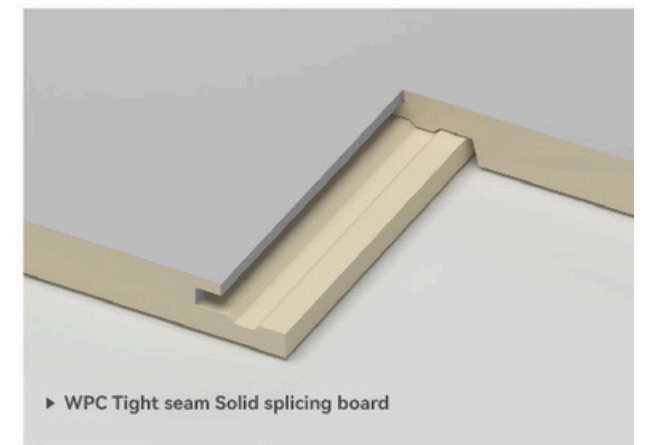

PRODUCT INFORMATION

Name	Material \ cross-section	Size(mm)	Process	Ep rating	Fire rating	Advantage	Splicing metho
WPC wall panel	Crystal like co extruded layer+Bamboo charcoal fiber	Width: 1100 Length: 2800/ Customized length under 6000 Thickness: 5/8	PUR coating/ PUR flat sticker	ENF	B1	Eco-friendly/ Flame retardant/ waterproof/ bendable	Tight splicing/ metal profile connection/ process seam

PRODUCT INFORMATION

Name	Material \ cross-section	Size(mm)	Process	Ep rating	Fire rating	Advantage	Splicing metho
WPC Solid - splicing board	Crystal like coextruded layer+ Bamboo charcoal fiber	Width: 800/1100 Length: 2800/ Customized length under 3600 Thickness: 8	PUR coating	ENF	B1	Eco-friendly/ Flame retardant/ waterproof/ bendable	Process seam