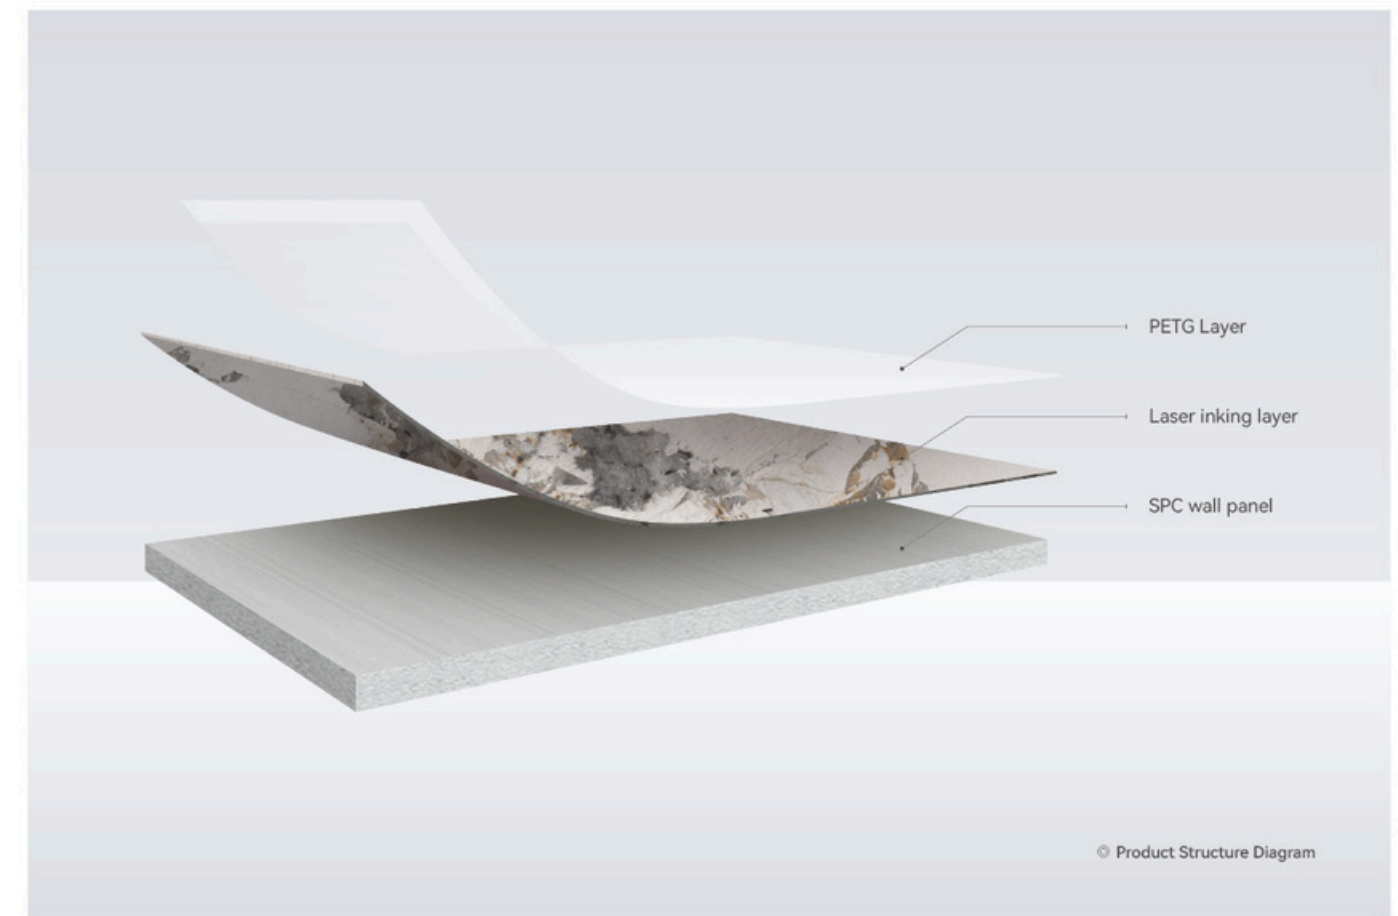

PRODUCT INFORMATION

Picture	Material \ cross-section	Size(mm)	Surface technology	Ep rating	Fire rating	Advantage	Splicing method
HD Printing Wall Panel 2.8m	WPC+PETG	Width: 1100 Length: 2800 Thickness: 5/8	Bright PETG Matte PETG	E0	B1	Water proof & Bendable	Tight splicing/ metal profile splicing
HD Printing Wall Panel Custom Size	WPC+PETG	Width: Custom width within 1100 Length: Custom lengths within 2800 Thickness: 5/8	Bright PETG Matte PETG	E0	B1	Water proof & Bendable	Tight splicing/ metal profile splicing

05

SPC Background Wall

HOME SETTING

PRODUCT INFORMATION

© Product Structure Diagram

Picture	Material \ cross-section	size(mm)	Surface technology	Ep rating	Fire rating	Advantage	Splicing method
SPC background painting	SPC+PETG	Width: 1100 Length: 2800 Thickness: 5	Laser inking	E0	B1	Water proof & Bendable	Tight splicing/ metal profile splicing