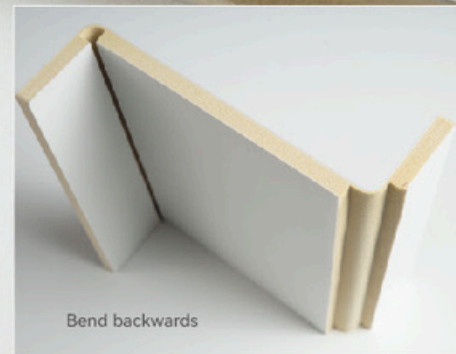

PRODUCT INFORMATION

Name	Material \ cross-section	Size(mm)	Process	Ep rating	Fire rating	Advantage	Splicing metho
WPC wall panel	Crystal like co extruded layer+Bamboo charcoal fiber	Width: 1100 Length: 2800/ Customized length under 6000 Thickness: 5/8	PUR coating/ PUR flat sticker	ENF	B1	Eco-friendly/ Flame retardant/ waterproof/ bendable	Tight splicing/ metal profile connection/ process seam