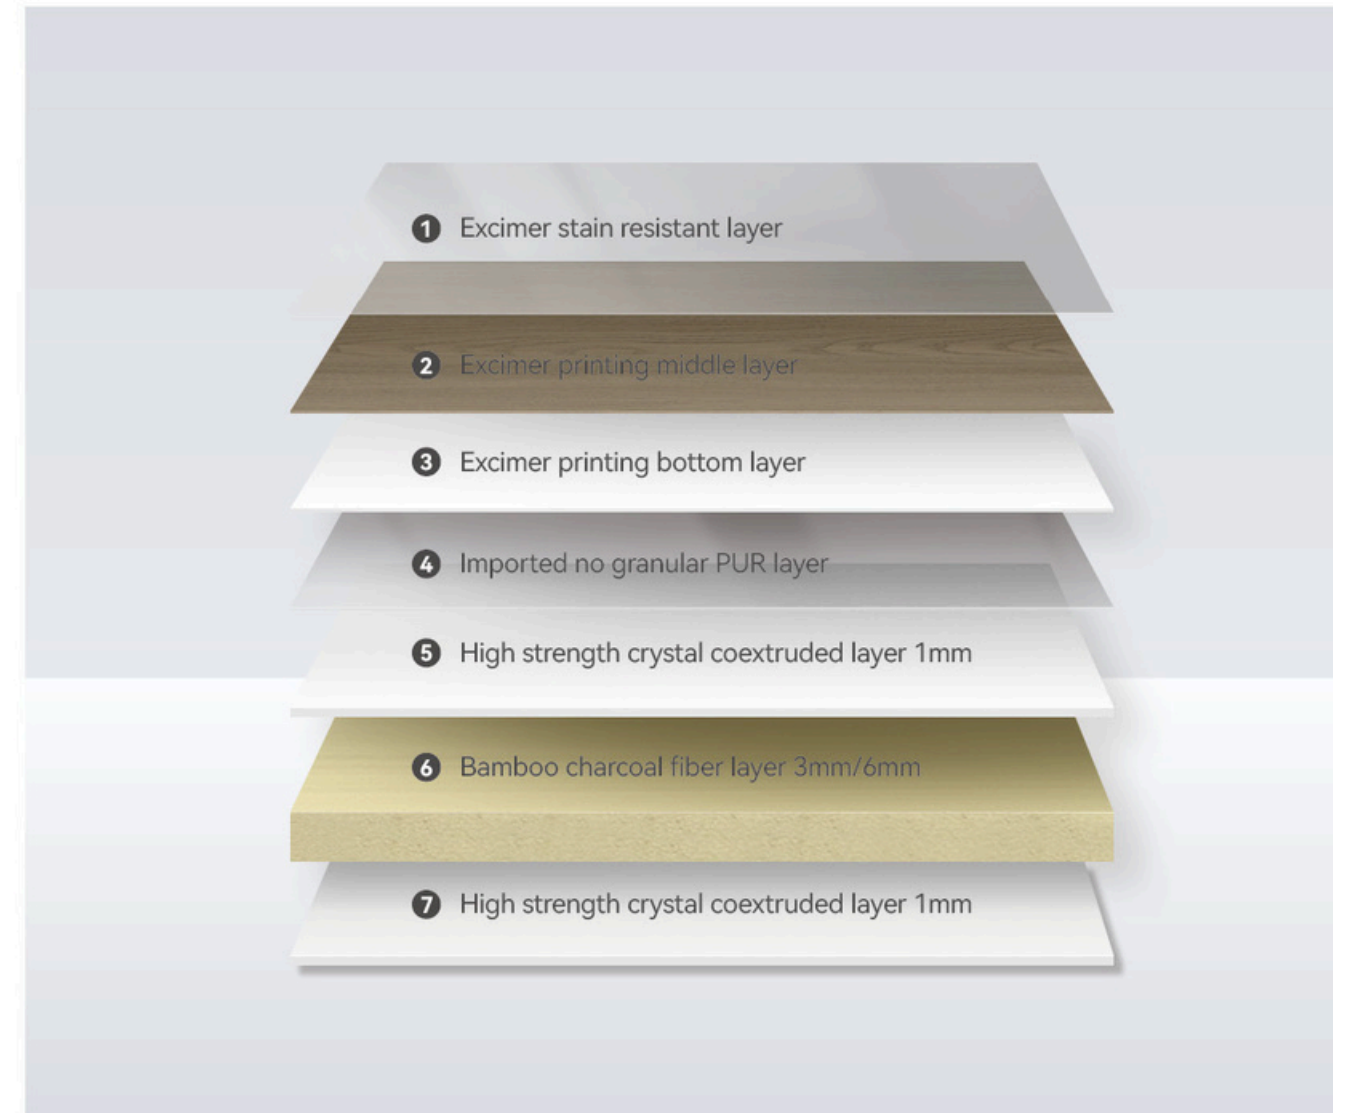

PRODUCT INFORMATION

Name	Material \ cross-section	Size(mm)	Process	Ep rating	Fire rating	Advantage	Splicing metho
WPC wall panel	Crystal like co extruded layer+Bamboo charcoal fiber	Width: 1100 Length: 2800/ Customized length under 6000 Thickness: 5/8	PUR coating/ PUR flat sticker	ENF	B1	Eco-friendly/ Flame retardant/ waterproof/ bendable	Tight splicing/ metal profile connection/ process seam

PRODUCT INFORMATION

Name	Material \ cross-section	Size(mm)	Process	Ep rating	Fire rating	Advantage	Splicing metho
WPC Solid - splicing board	Crystal like coextruded layer+ Bamboo charcoal fiber	Width: 800/1100 Length: 2800/ Customized length under 3600 Thickness: 8	PUR coating	ENF	B1	Eco-friendly/ Flame retardant/ waterproof/ bendable	Process seam