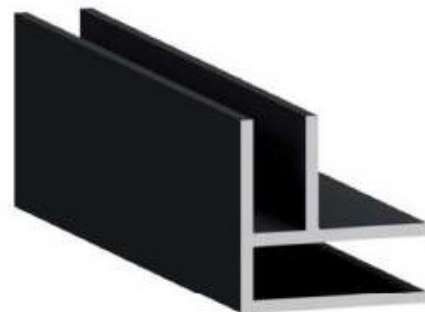

ALUMINIUM SYSTEMS FOR OFFICE GLASS WALL

ALUMINIUM WALL PROFILE SINGLE GLAZED

SIZE 26 x 28 MM
CLM-2628

SIZE 36 x 38 MM
CLM-3638

ALUMINIUM GRID PROFILE SINGLE GLAZED

WIDTH 36 MM
CLM-3612 VERTICAL

WIDTH 36 MM
CLM-3612 HORIZONTAL

APPLICATION ONLY WITH MOUNTING
PROFILES **CLM-3638**

ALUMINIUM SYSTEMS FOR OFFICE GLASS WALL

ALUMINIUM CORNER PROFILE SINGLE GLAZED

SIZE 50 x 50 MM
CLM-5050-90

ALUMINIUM GRID PROFILE SINGLE GLAZED

WIDTH 30 MM
CS-30-180-3,0-8-B - glass 8mm
CS-30-180-3,0-10-B - glass 10mm

ALUMINIUM WALL PROFILE **DOUBLE GLAZED**

SIZE 34 x 100 MM
CLM-3410-DOUBLE

SIZE 34 x 100 MM
CLM-3410-G-DOUBLE

ALUMINUM SYSTEMS FOR OFFICE GLASS WALL

HINGES FOR ALUMINIUM FRAMES

NTZ-500

NTZ-600

NTZ-1000