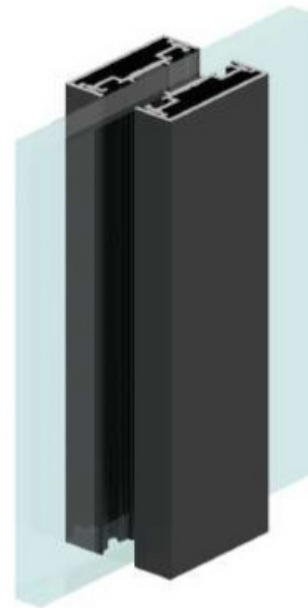

OFC-3

ALUMINIUM SYSTEMS FOR OFFICE GLASS WALL

ALUMINIUM DOOR FRAME FOR **SINGLE GLAZED**

OFC-45

INSTALLATION POST **DOUBLE GLAZED**

POST WIDTH 143 MM

ALUMINIUM WALL PROFILE **SINGLE GLAZED**

SIZE 41 x 30 MM
CLM-41

ALUMINIUM SYSTEMS FOR OFFICE GLASS WALL

ALUMINIUM WALL PROFILE SINGLE GLAZED

SIZE 26 x 28 MM
CLM-2628

SIZE 36 x 38 MM
CLM-3638

ALUMINIUM GRID PROFILE SINGLE GLAZED

WIDTH 36 MM
CLM-3612 VERTICAL

WIDTH 36 MM
CLM-3612 HORIZONTAL

APPLICATION ONLY WITH MOUNTING
PROFILES **CLM-3638**

ALUMINIUM SYSTEMS FOR OFFICE GLASS WALL

ALUMINIUM CORNER PROFILE SINGLE GLAZED

SIZE 50 x 50 MM
CLM-5050-90

ALUMINIUM GRID PROFILE SINGLE GLAZED

WIDTH 30 MM
CS-30-180-3,0-8-B - glass 8mm
CS-30-180-3,0-10-B - glass 10mm

WIDTH 30 x 30 MM
CS-30-90-3,0-8-B - glass 8mm
CS-30-90-3,0-10-B - glass 10mm

ALUMINIUM SYSTEMS FOR OFFICE GLASS WALL

ALUMINIUM DOOR FRAME FOR **DOUBLE GLAZED**

OFC-45-DOUBLE

POST WIDTH 135 MM
INSTALLATION POST