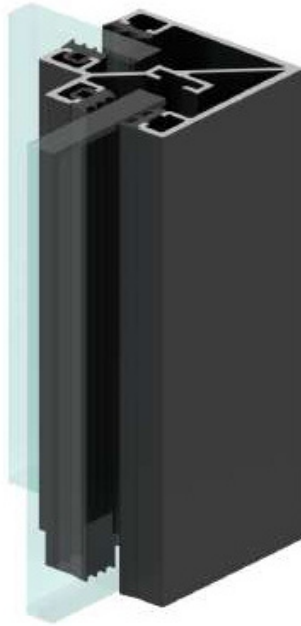

OFC-3

ALUMINIUM SYSTEMS FOR OFFICE GLASS WALL

ALUMINIUM DOOR FRAME FOR **SINGLE GLAZED**

OFC-45

INSTALLATION POST **DOUBLE GLAZED**

POST WIDTH 143 MM

ALUMINIUM WALL PROFILE **SINGLE GLAZED**

SIZE 41 x 30 MM
CLM-41

ALUMINIUM SYSTEMS FOR OFFICE GLASS WALL

ALUMINIUM WALL PROFILE SINGLE GLAZED

SIZE 26 x 28 MM
CLM-2628

SIZE 36 x 38 MM
CLM-3638

ALUMINIUM GRID PROFILE SINGLE GLAZED

WIDTH 36 MM
CLM-3612 VERTICAL

WIDTH 36 MM
CLM-3612 HORIZONTAL

APPLICATION ONLY WITH MOUNTING
PROFILES **CLM-3638**

ALUMINIUM SYSTEMS FOR OFFICE GLASS WALL

ALUMINIUM CORNER PROFILE SINGLE GLAZED

SIZE 50 x 50 MM
CLM-5050-90

ALUMINIUM GRID PROFILE SINGLE GLAZED

WIDTH 30 MM
CS-30-180-3,0-8-B - glass 8mm
CS-30-180-3,0-10-B - glass 10mm

WIDTH 30 x 30 MM
CS-30-90-3,0-8-B - glass 8mm
CS-30-90-3,0-10-B - glass 10mm

ALUMINIUM SYSTEMS FOR OFFICE GLASS WALL

ALUMINIUM DOOR FRAME FOR **DOUBLE GLAZED**

OFC-45-DOUBLE

POST WIDTH 135 MM
INSTALLATION POST