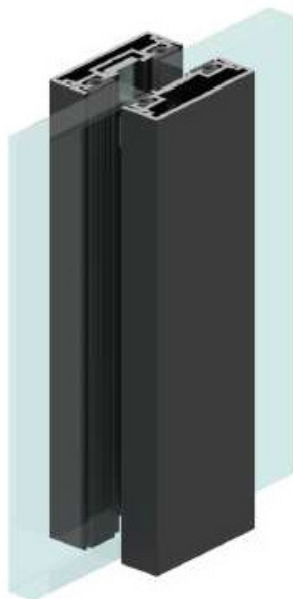

OFC-3

ALUMINIUM SYSTEMS FOR OFFICE GLASS WALL

ALUMINIUM DOOR FRAME FOR **SINGLE GLAZED**

OFC-45

INSTALLATION POST **DOUBLE GLAZED**

POST WIDTH 143 MM

ALUMINIUM WALL PROFILE **SINGLE GLAZED**

SIZE 41 x 30 MM
CLM-41

ALUMINIUM SYSTEMS FOR OFFICE GLASS WALL

ALUMINIUM WALL PROFILE SINGLE GLAZED

SIZE 26 x 28 MM
CLM-2628

SIZE 36 x 38 MM
CLM-3638

ALUMINIUM GRID PROFILE SINGLE GLAZED

WIDTH 36 MM
CLM-3612 VERTICAL

WIDTH 36 MM
CLM-3612 HORIZONTAL

APPLICATION ONLY WITH MOUNTING
PROFILES **CLM-3638**

ALUMINIUM SYSTEMS FOR OFFICE GLASS WALL

ALUMINIUM CORNER PROFILE SINGLE GLAZED

SIZE 50 x 50 MM
CLM-5050-90

ALUMINIUM GRID PROFILE SINGLE GLAZED

WIDTH 30 MM
CS-30-180-3,0-8-B - glass 8mm
CS-30-180-3,0-10-B - glass 10mm

WIDTH 30 x 30 MM
CS-30-90-3,0-8-B - glass 8mm
CS-30-90-3,0-10-B - glass 10mm

ALUMINIUM SYSTEMS FOR OFFICE GLASS WALL

ALUMINIUM DOOR FRAME FOR **DOUBLE GLAZED**

OFC-45-DOUBLE

POST WIDTH 135 MM
INSTALLATION POST